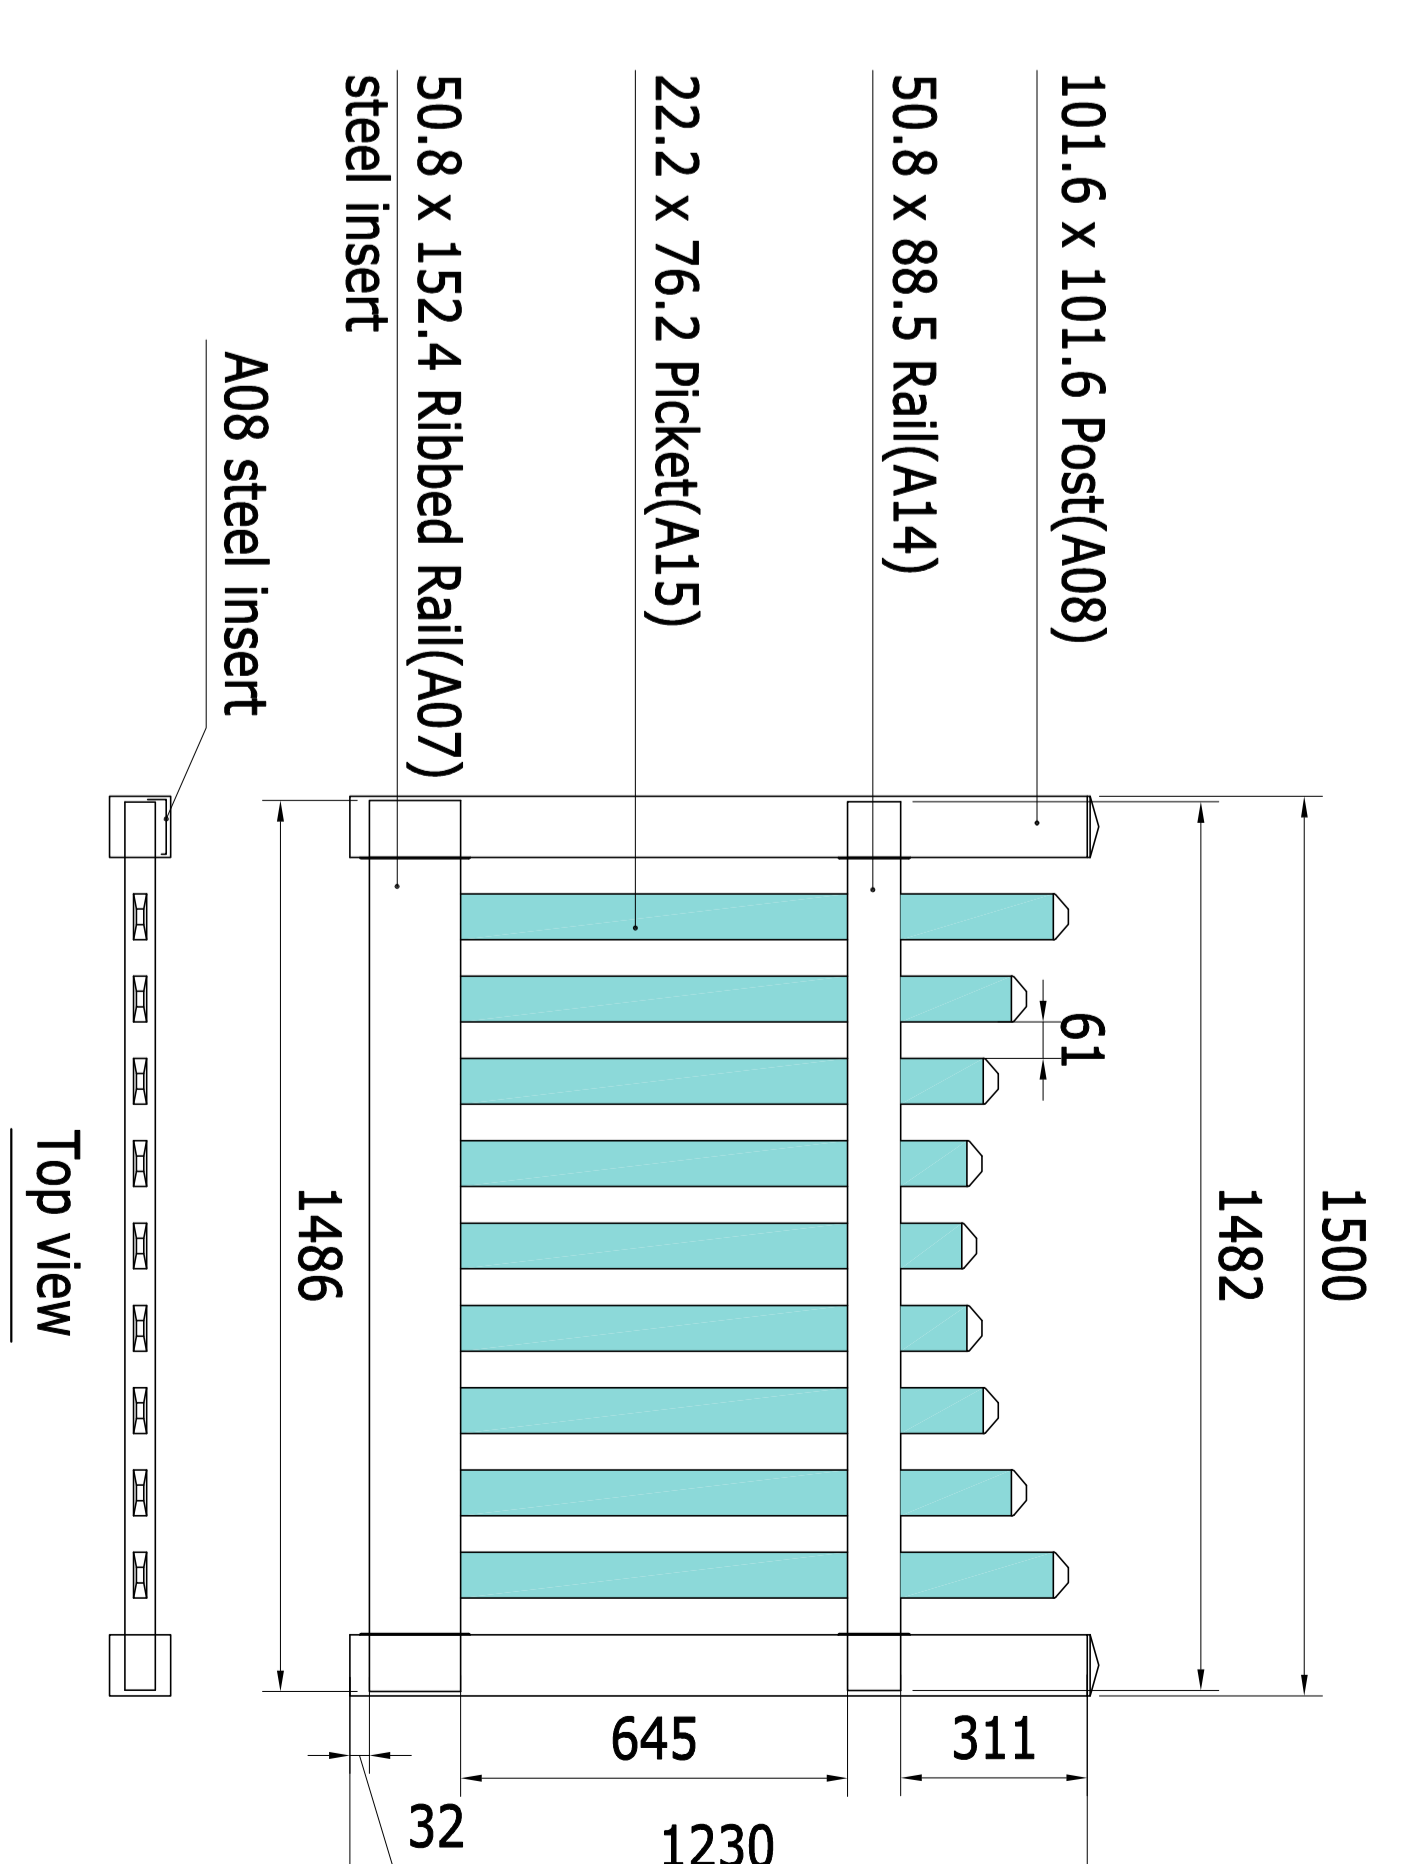

KIRRA (1.2m H x 2.44m W)

- A01 length: 1800 x 1pcs
- A14 length: 2388 x 1pcs
- A07 length: 2388 x 1pcs
- A07 Alu. length: 2388 x 1pcs
- A15 length: 1063 x 2pcs, 1027 x 2pcs, 995 x 2pcs, 969 x 2pcs, 948 x 2pcs, 931 x 2pcs, 919 x 2pcs, 912 x 2pcs, 910 x 1pcs

KIRRA-0.9m gate

- A08 length: 1230 x 2pcs
- A08 steel length: 1060 x 1pcs
- A14 length: 882 x 1pcs
- A07 length: 886 x 1pcs
- A15 length: 1031 x 2pcs, 908 x 2pcs, 878 x 1pcs

KIRRA-1.2m gate

- A08 length: 1230 x 2pcs
- A08 steel length: 1060 x 1pcs
- A14 length: 1182 x 1pcs
- A07 length: 1186 x 1pcs
- A15 length: 1031 x 2pcs, 941 x 2pcs, 893 x 2pcs, 878 x 1pcs

KIRRA-1.5m gate

- A08 length: 1230 x 2pcs
- A08 steel length: 1060 x 1pcs
- A14 length: 1482 x 1pcs
- A07 length: 1486 x 1pcs
- A07 steel insert (40 x 40) : 1486 x 1pcs
- A15 length: 1031 x 2pcs, 961 x 2pcs, 914 x 2pcs, 887 x 2pcs, 878 x 1pcs