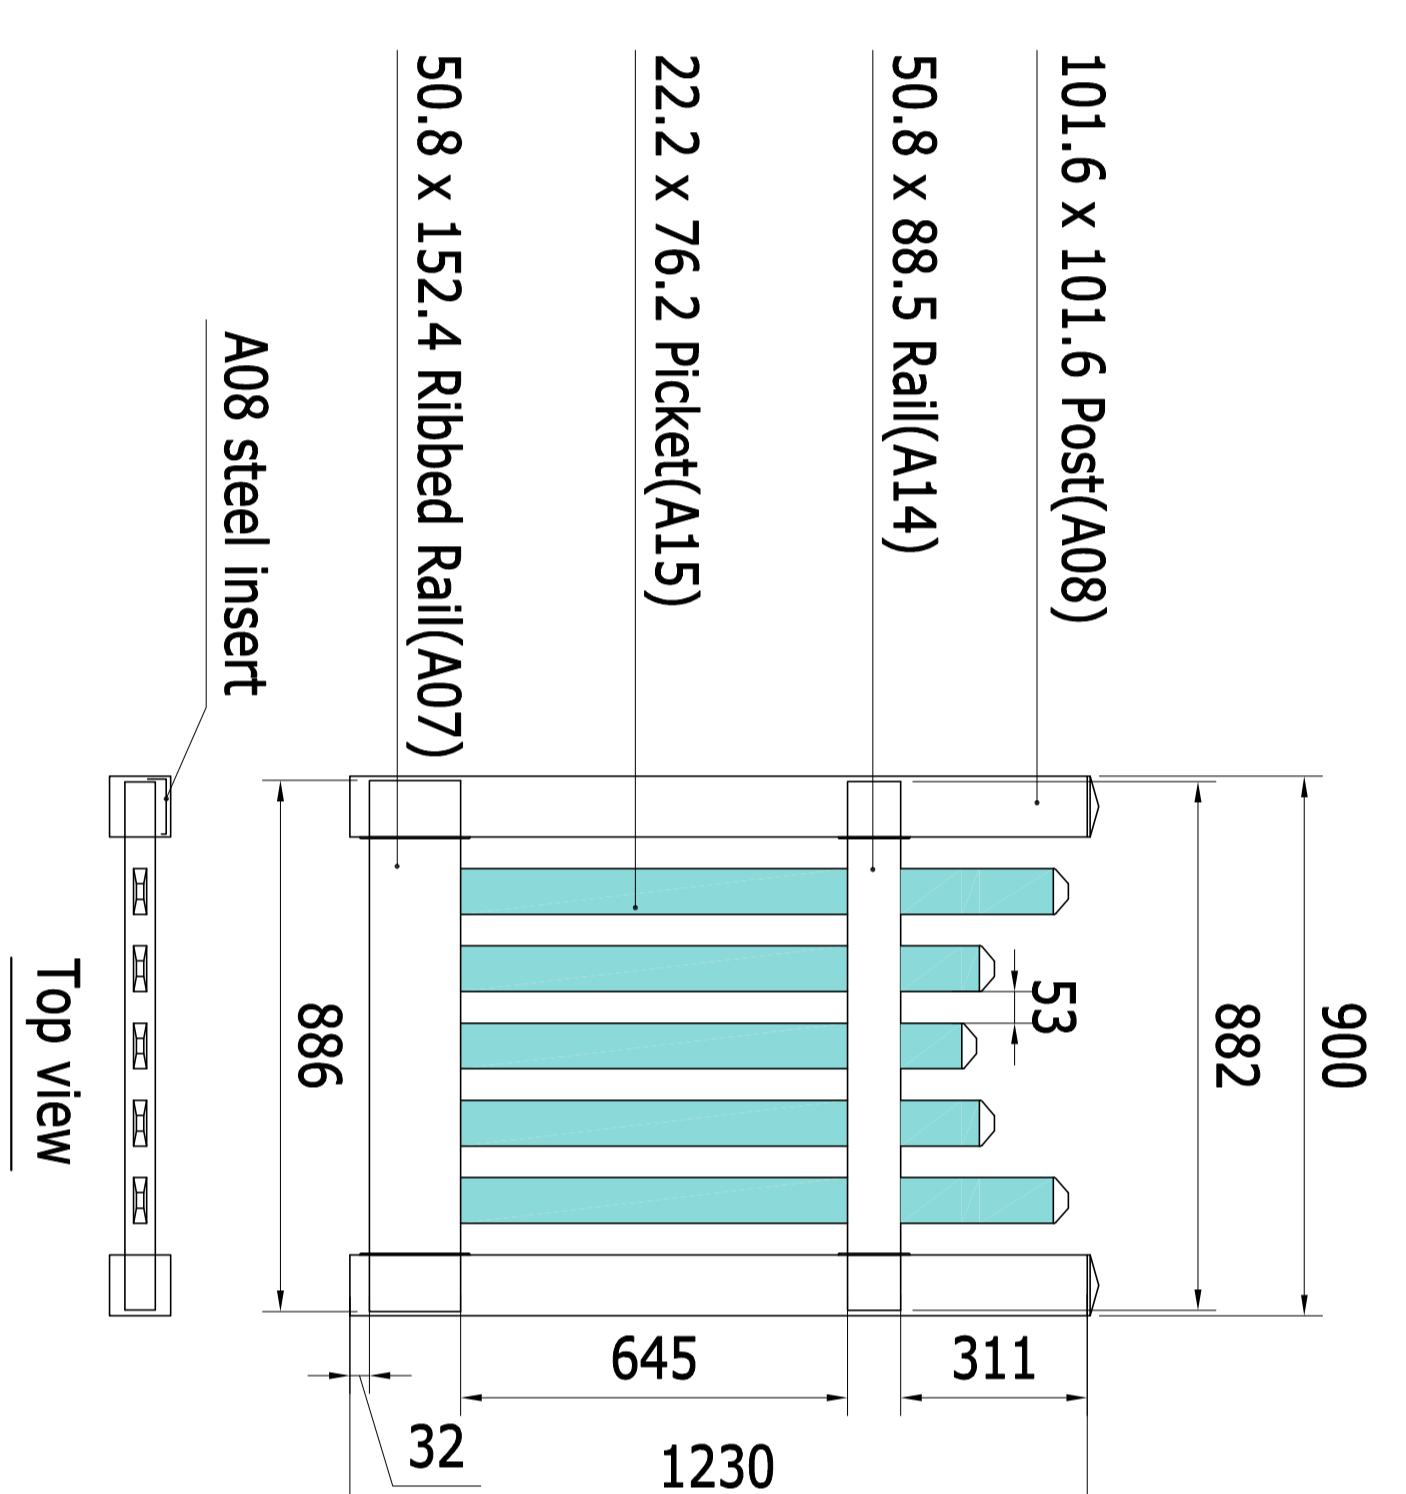

KIRRA (1.2m H x 2.44m W)

- A01 length: 1800 x 1pcs
- A14 length: 2388 x 1pcs
- A07 length: 2388 x 1pcs
- A07 Alu. length: 2388 x 1pcs
- A15 length: 1063 x 2pcs, 1027 x 2pcs, 995 x 2pcs, 969 x 2pcs, 948 x 2pcs, 931 x 2pcs, 919 x 2pcs, 912 x 2pcs, 910 x 1pcs

KIRRA-0.9m gate

- A08 length: 1230 x 2pcs
- A08 steel length: 1060 x 1pcs
- A14 length: 882 x 1pcs
- A07 length: 886 x 1pcs
- A15 length: 1031 x 2pcs, 908 x 2pcs, 878 x 1pcs

KIRRA-1.2m gate

- A08 length: 1230 x 2pcs
- A08 steel length: 1060 x 1pcs
- A14 length: 1182 x 1pcs
- A07 length: 1186 x 1pcs
- A15 length: 1031 x 2pcs, 941 x 2pcs, 893 x 2pcs, 878 x 1pcs

KIRRA-1.5m gate

- A08 length: 1230 x 2pcs
- A08 steel length: 1060 x 1pcs
- A14 length: 1482 x 1pcs
- A07 length: 1486 x 1pcs
- A07 steel insert (40 x 40) : 1486 x 1pcs
- A15 length: 1031 x 2pcs, 961 x 2pcs, 914 x 2pcs, 887 x 2pcs, 878 x 1pcs