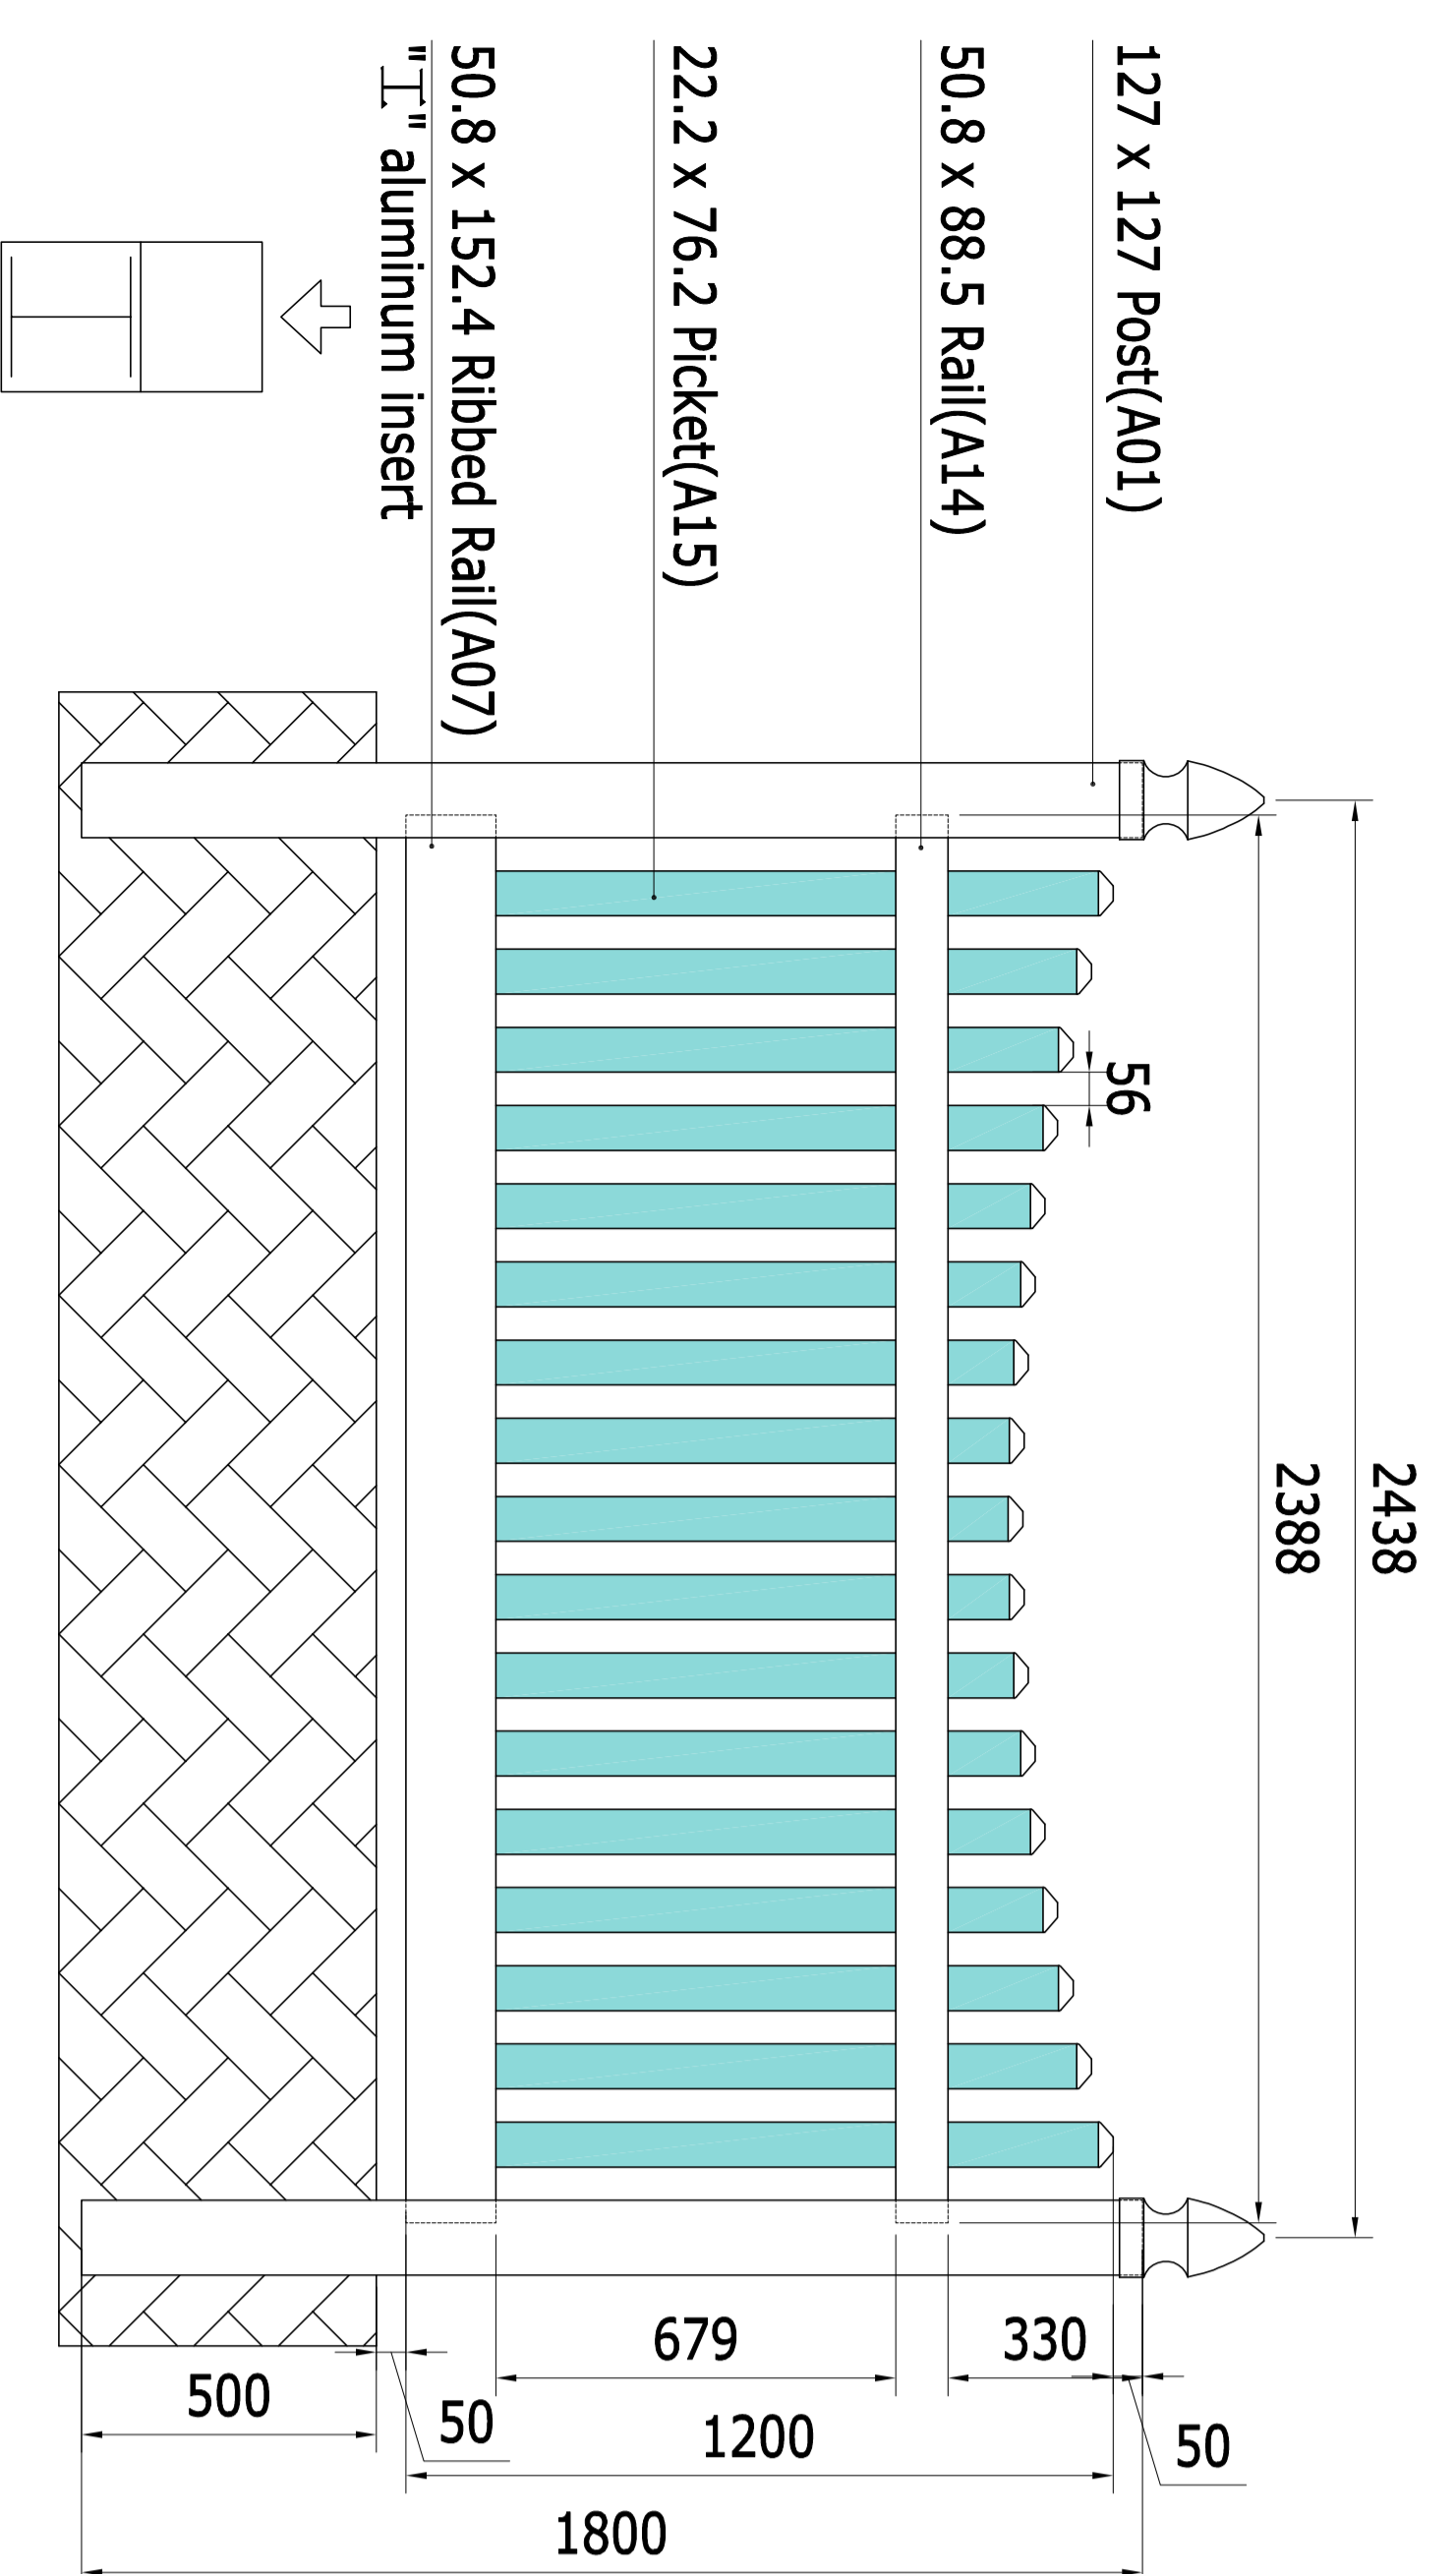

KIRRA (1.2m H x 2.44m W)

- A01 length: 1800 x 1pcs
- A14 length: 2388 x 1pcs
- A07 length: 2388 x 1pcs
- A07 Alu. length: 2388 x 1pcs
- A15 length: 1063 x 2pcs, 1027 x 2pcs, 995 x 2pcs, 969 x 2pcs, 948 x 2pcs, 931 x 2pcs, 919 x 2pcs, 912 x 2pcs, 910 x 1pcs

KIRRA-0.9m gate

- A08 length: 1230 x 2pcs
- A08 steel length: 1060 x 1pcs
- A14 length: 882 x 1pcs
- A07 length: 886 x 1pcs
- A15 length: 1031 x 2pcs, 908 x 2pcs, 878 x 1pcs

KIRRA-1.2m gate

- A08 length: 1230 x 2pcs
- A08 steel length: 1060 x 1pcs
- A14 length: 1182 x 1pcs
- A07 length: 1186 x 1pcs
- A15 length: 1031 x 2pcs, 941 x 2pcs, 893 x 2pcs, 878 x 1pcs

KIRRA-1.5m gate

- A08 length: 1230 x 2pcs
- A08 steel length: 1060 x 1pcs
- A14 length: 1482 x 1pcs
- A07 length: 1486 x 1pcs
- A07 steel insert (40 x 40) : 1486 x 1pcs
- A15 length: 1031 x 2pcs, 961 x 2pcs, 914 x 2pcs, 887 x 2pcs, 878 x 1pcs