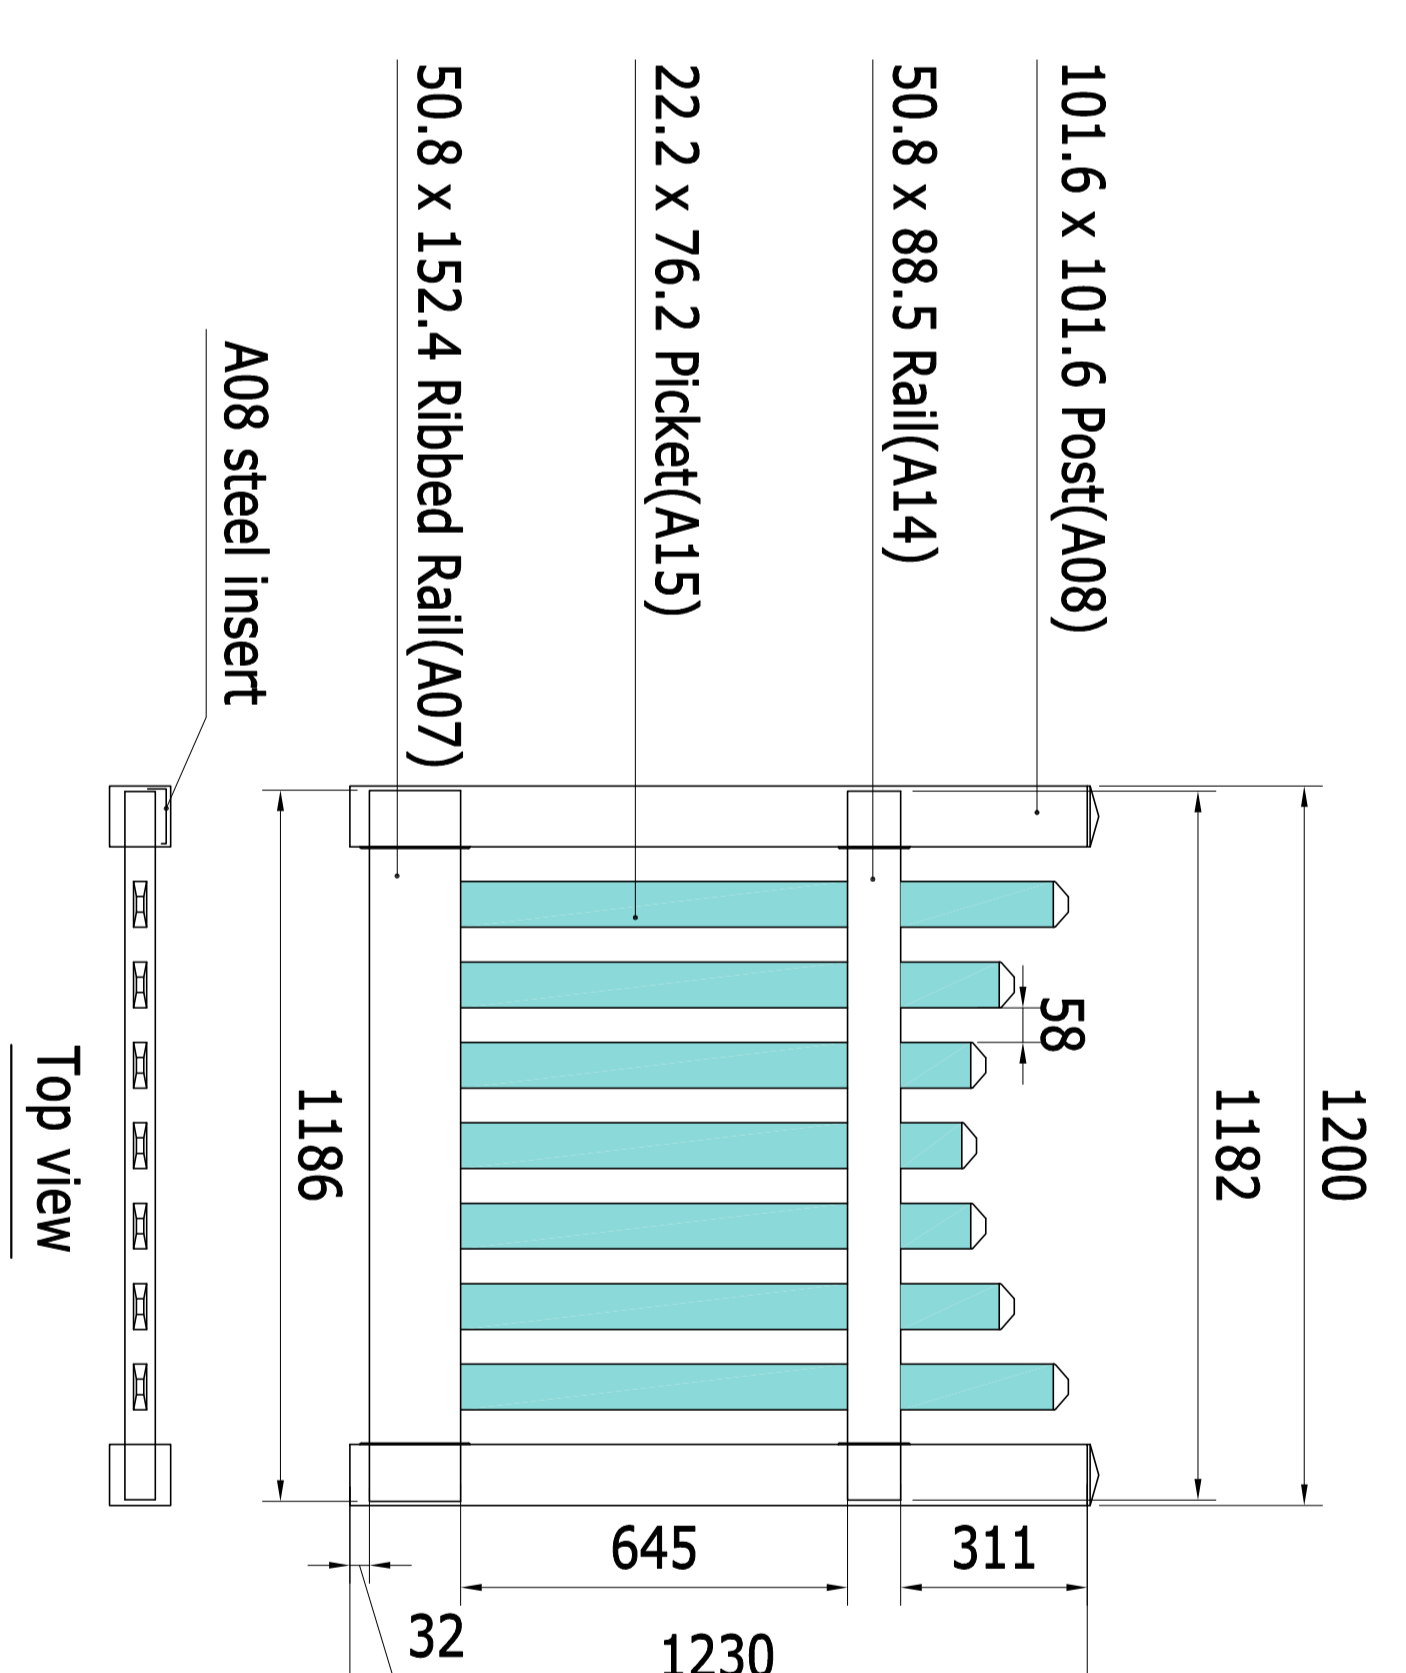

KIRRA (1.2m H x 2.44m W)

- A01 length: 1800 x 1pcs
- A14 length: 2388 x 1pcs
- A07 length: 2388 x 1pcs
- A07 Alu. length: 2388 x 1pcs
- A15 length: 1063 x 2pcs, 1027 x 2pcs, 995 x 2pcs, 969 x 2pcs, 948 x 2pcs, 931 x 2pcs, 919 x 2pcs, 912 x 2pcs, 910 x 1pcs

KIRRA-0.9m gate

- A08 length: 1230 x 2pcs
- A08 steel length: 1060 x 1pcs
- A14 length: 882 x 1pcs
- A07 length: 886 x 1pcs
- A15 length: 1031 x 2pcs, 908 x 2pcs, 878 x 1pcs

KIRRA-1.2m gate

- A08 length: 1230 x 2pcs
- A08 steel length: 1060 x 1pcs
- A14 length: 1182 x 1pcs
- A07 length: 1186 x 1pcs
- A15 length: 1031 x 2pcs, 941 x 2pcs, 893 x 2pcs, 878 x 1pcs

KIRRA-1.5m gate

- A08 length: 1230 x 2pcs
- A08 steel length: 1060 x 1pcs
- A14 length: 1482 x 1pcs
- A07 length: 1486 x 1pcs
- A07 steel insert (40 x 40) : 1486 x 1pcs
- A15 length: 1031 x 2pcs, 961 x 2pcs, 914 x 2pcs, 887 x 2pcs, 878 x 1pcs