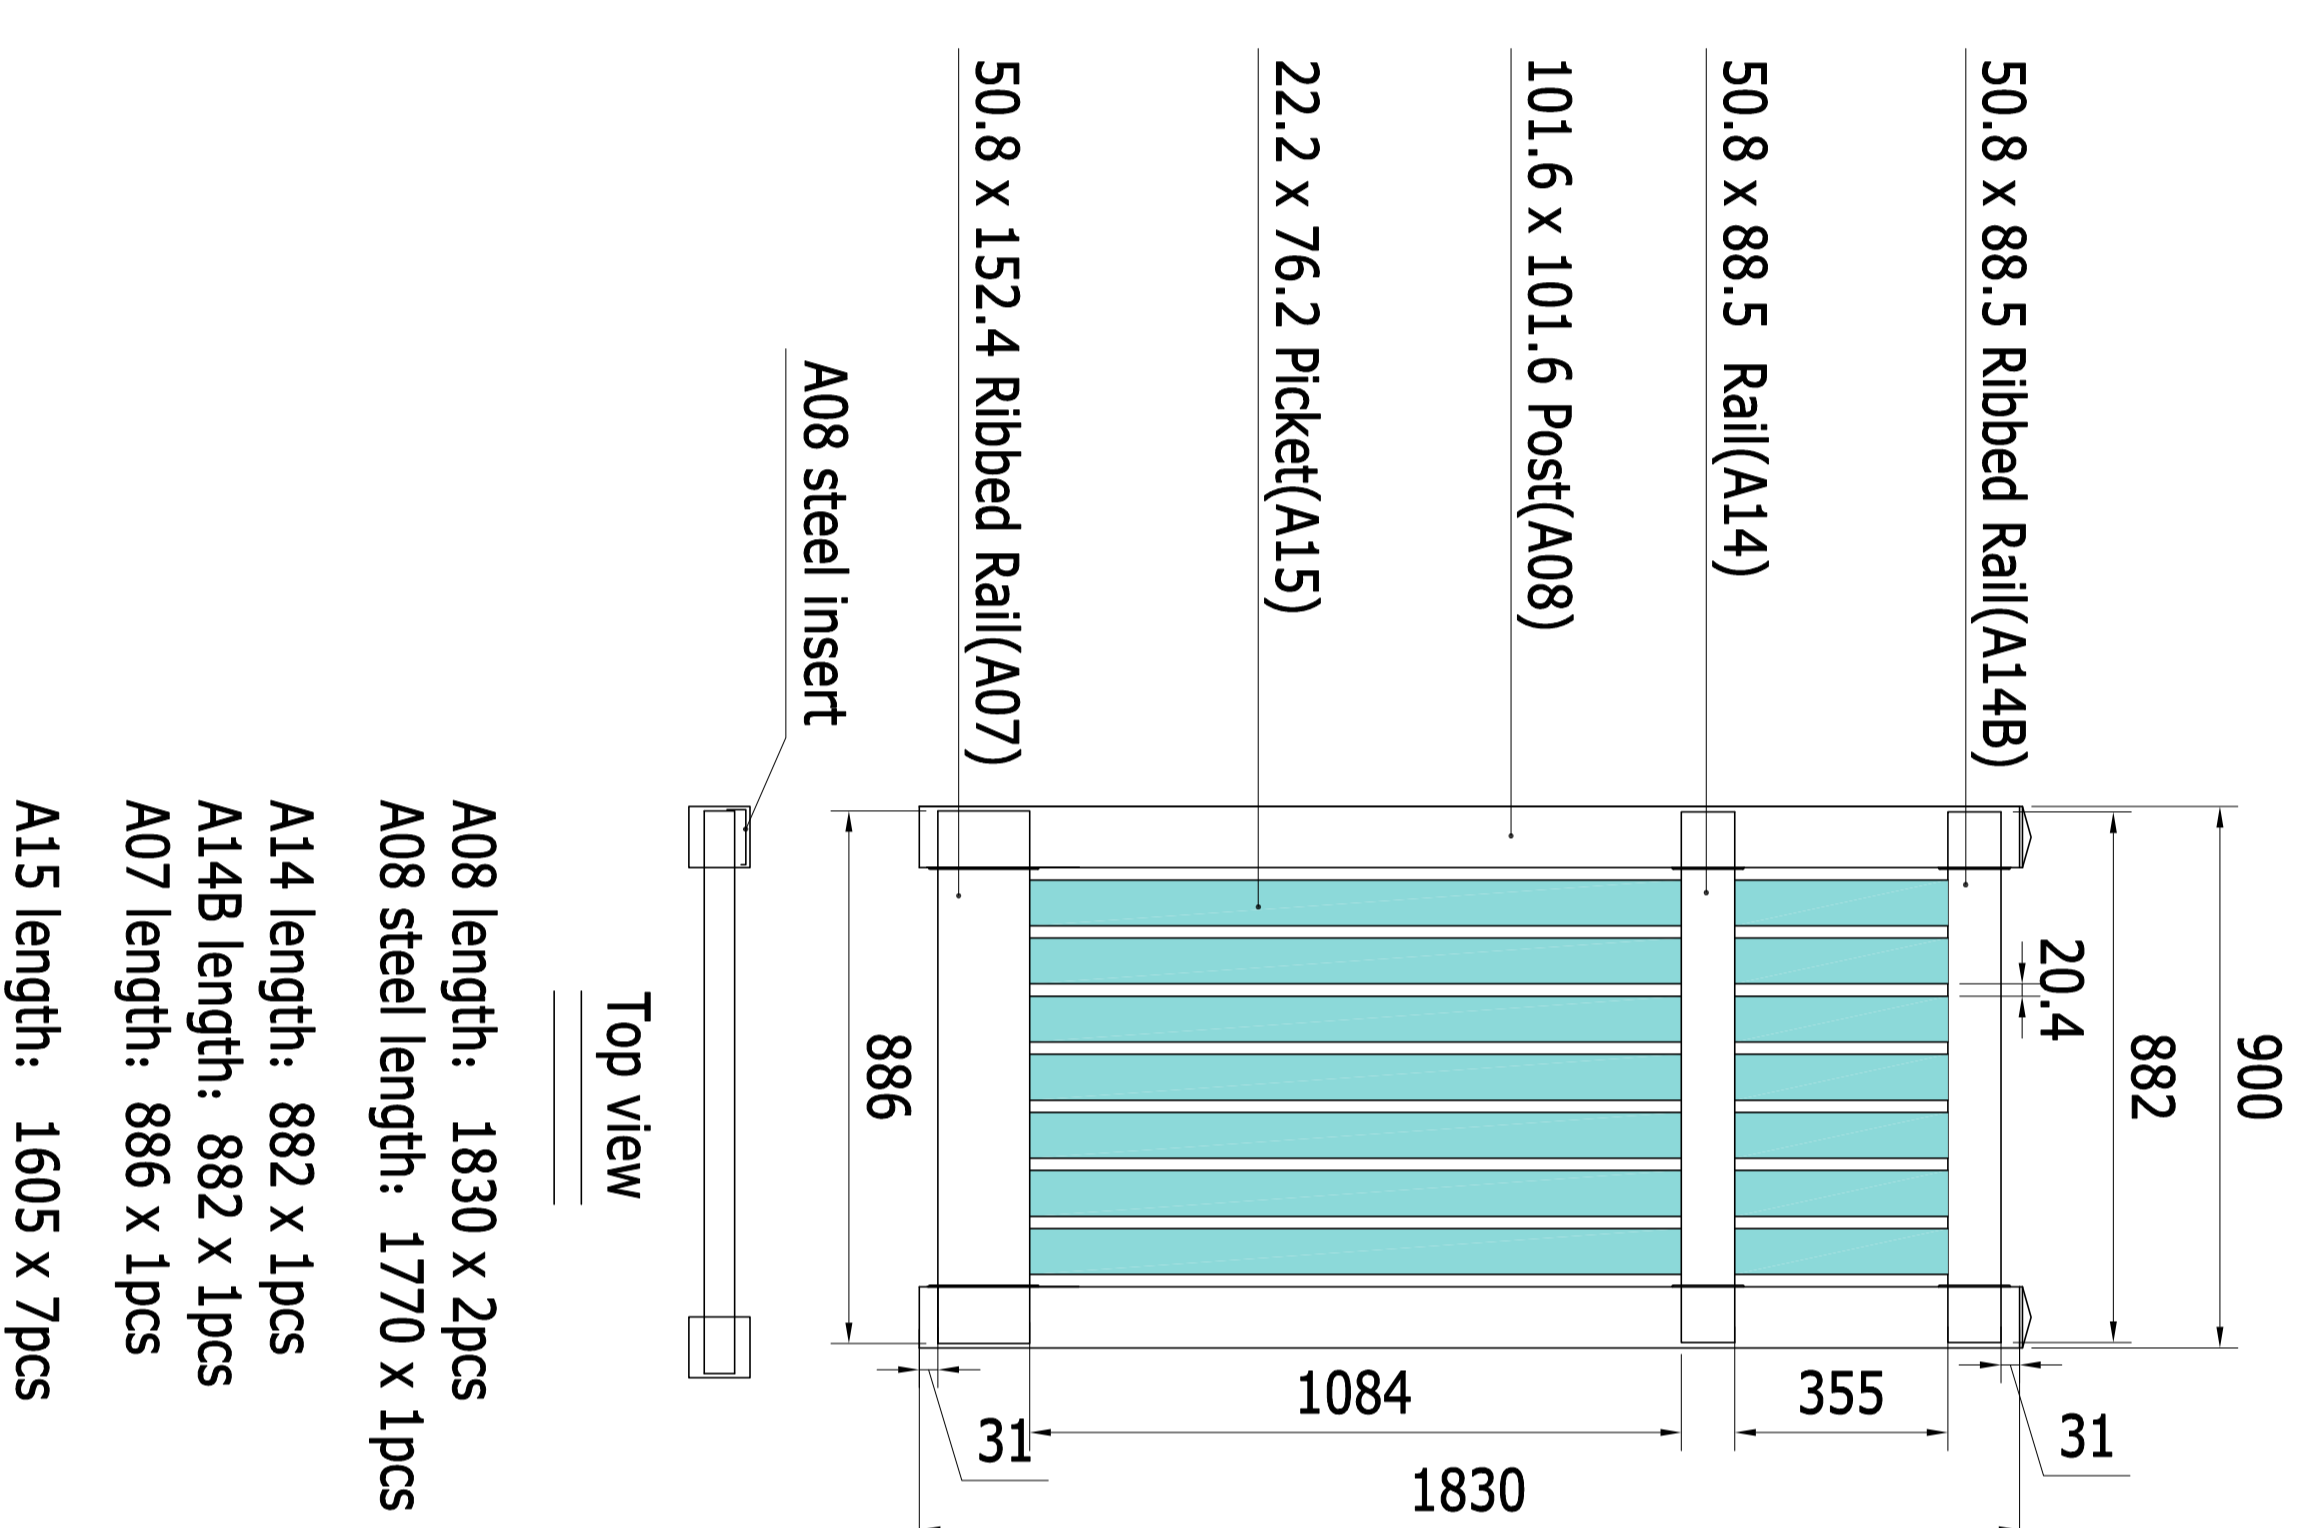

FITZROY (1.8 H x 2.44 W)

FITZROY-0.9m W gate

FITZROY-1.2m W gate

FITZROY-1.5m W gate