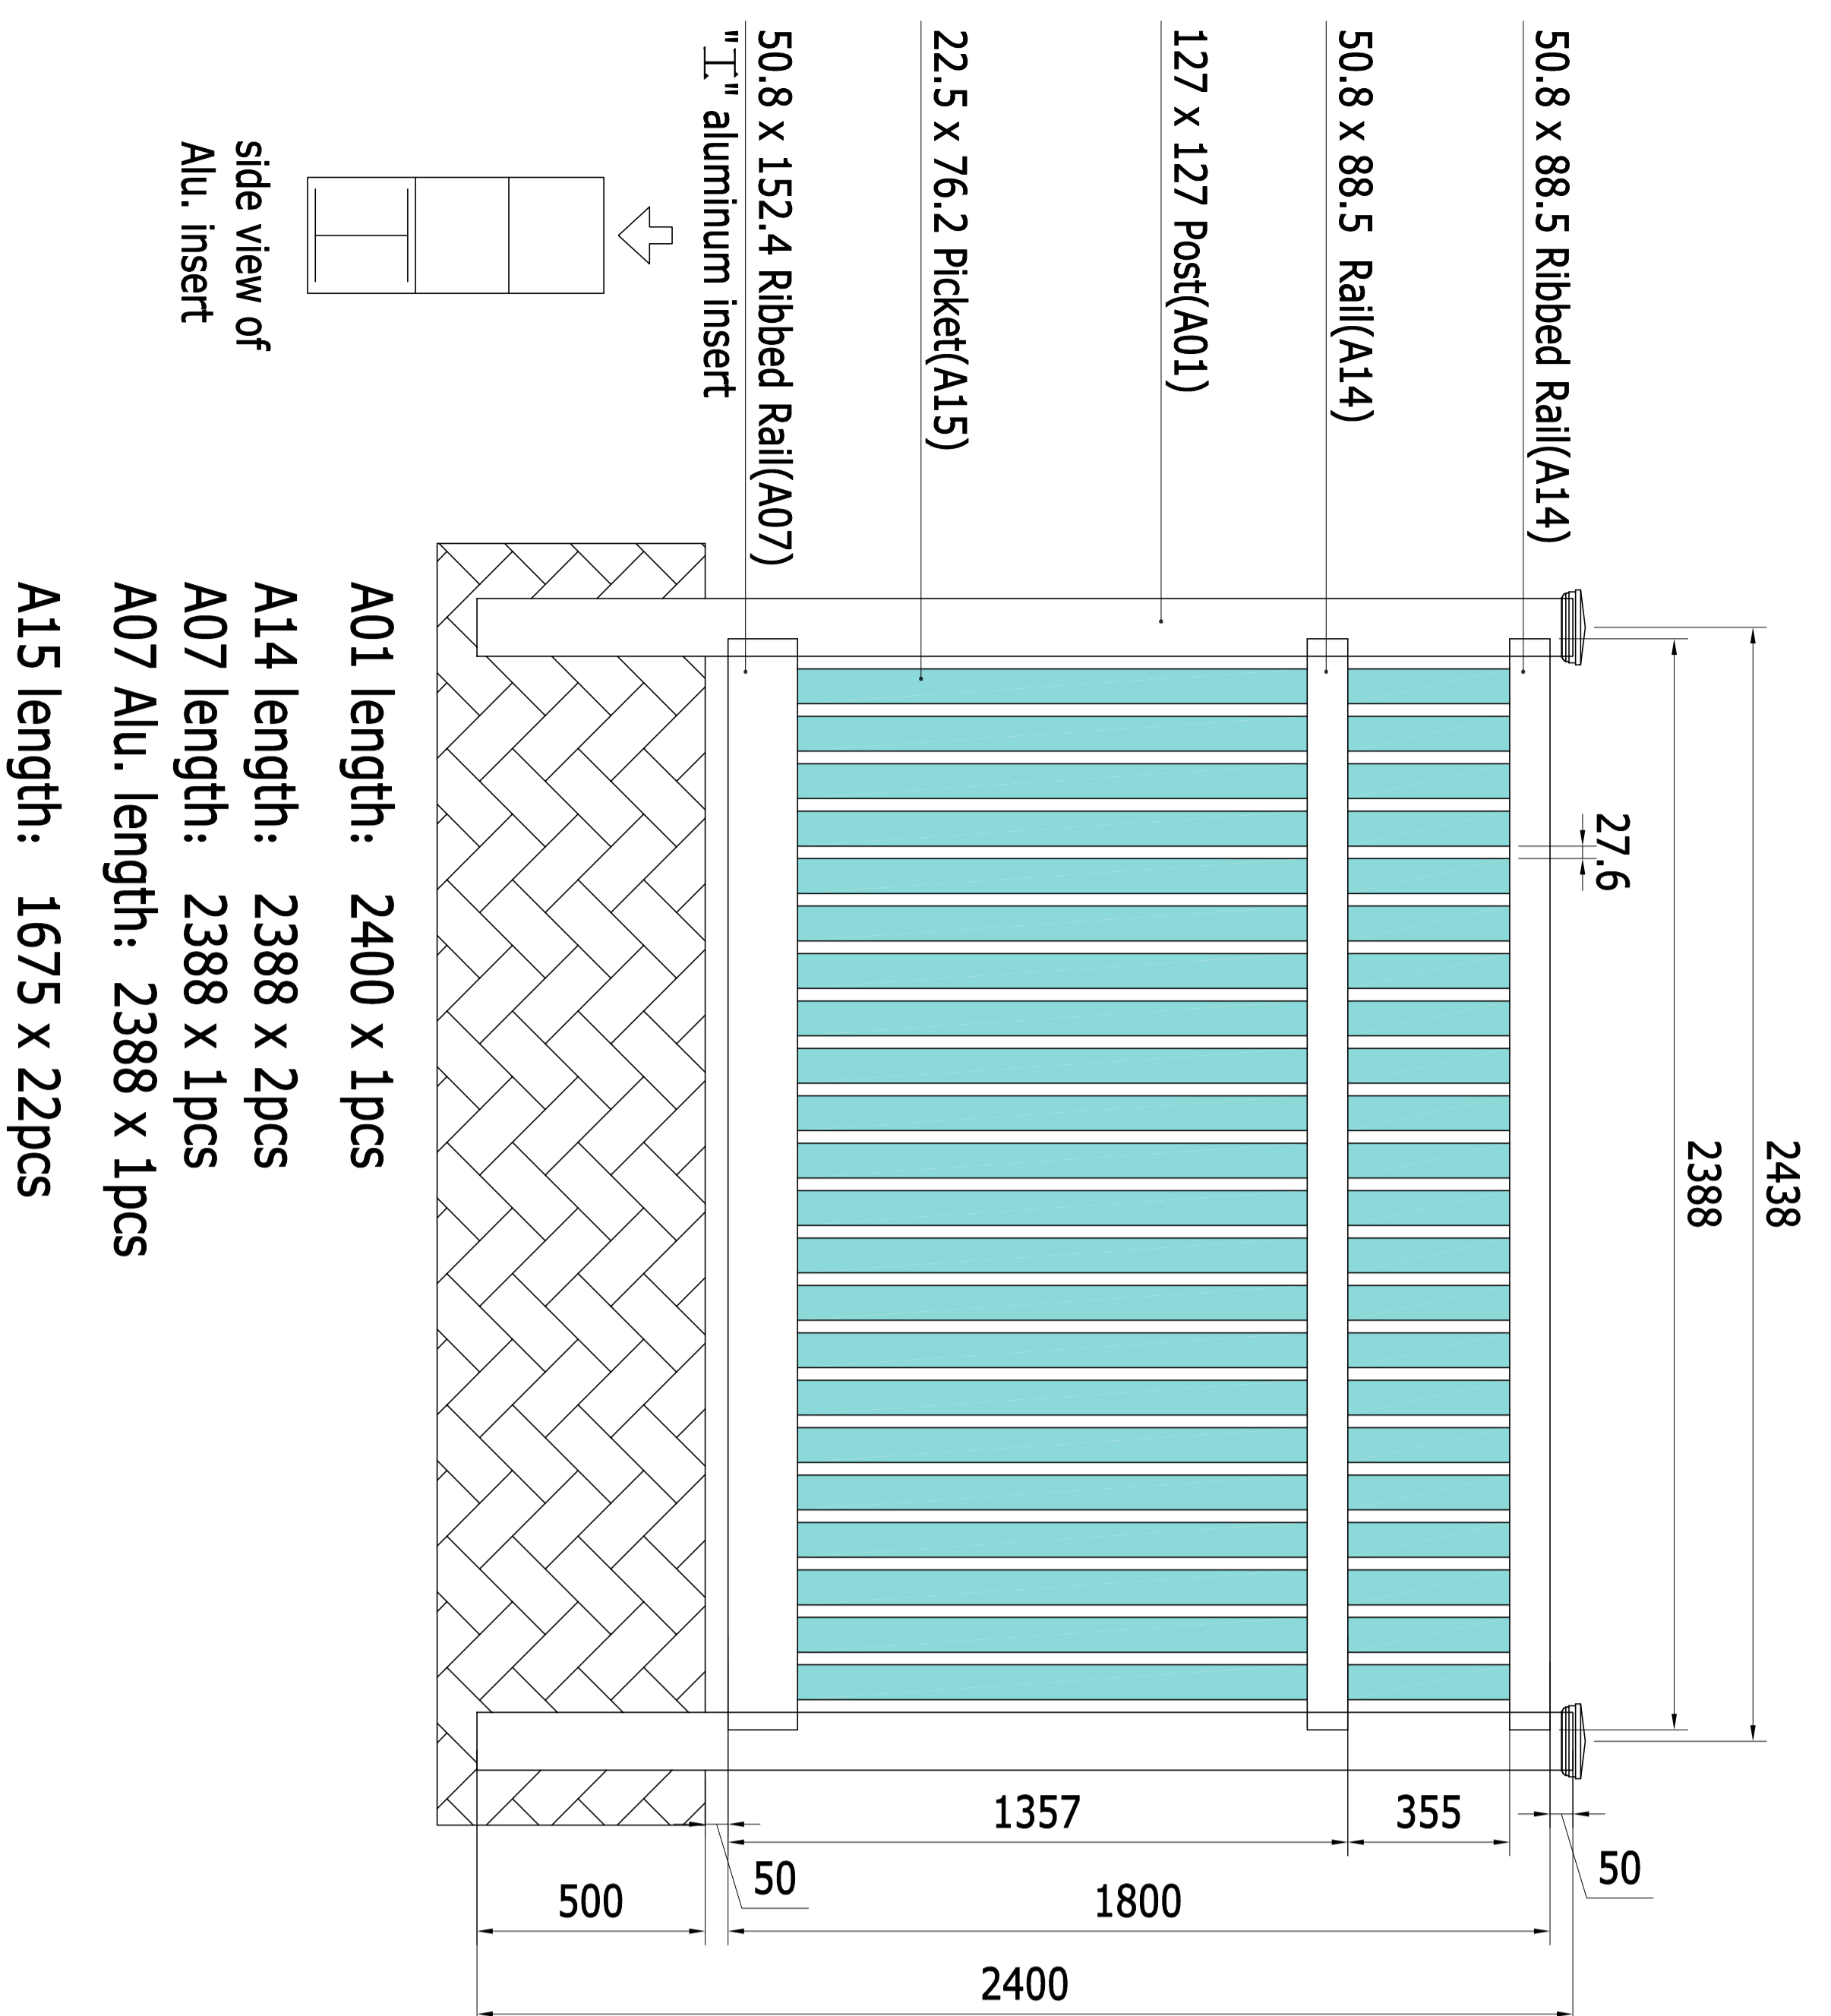

FITZROY (1.8 H x 2.44 W)

FITZROY-0.9m W gate

FITZROY-1.2m W gate

FITZROY-1.5m W gate