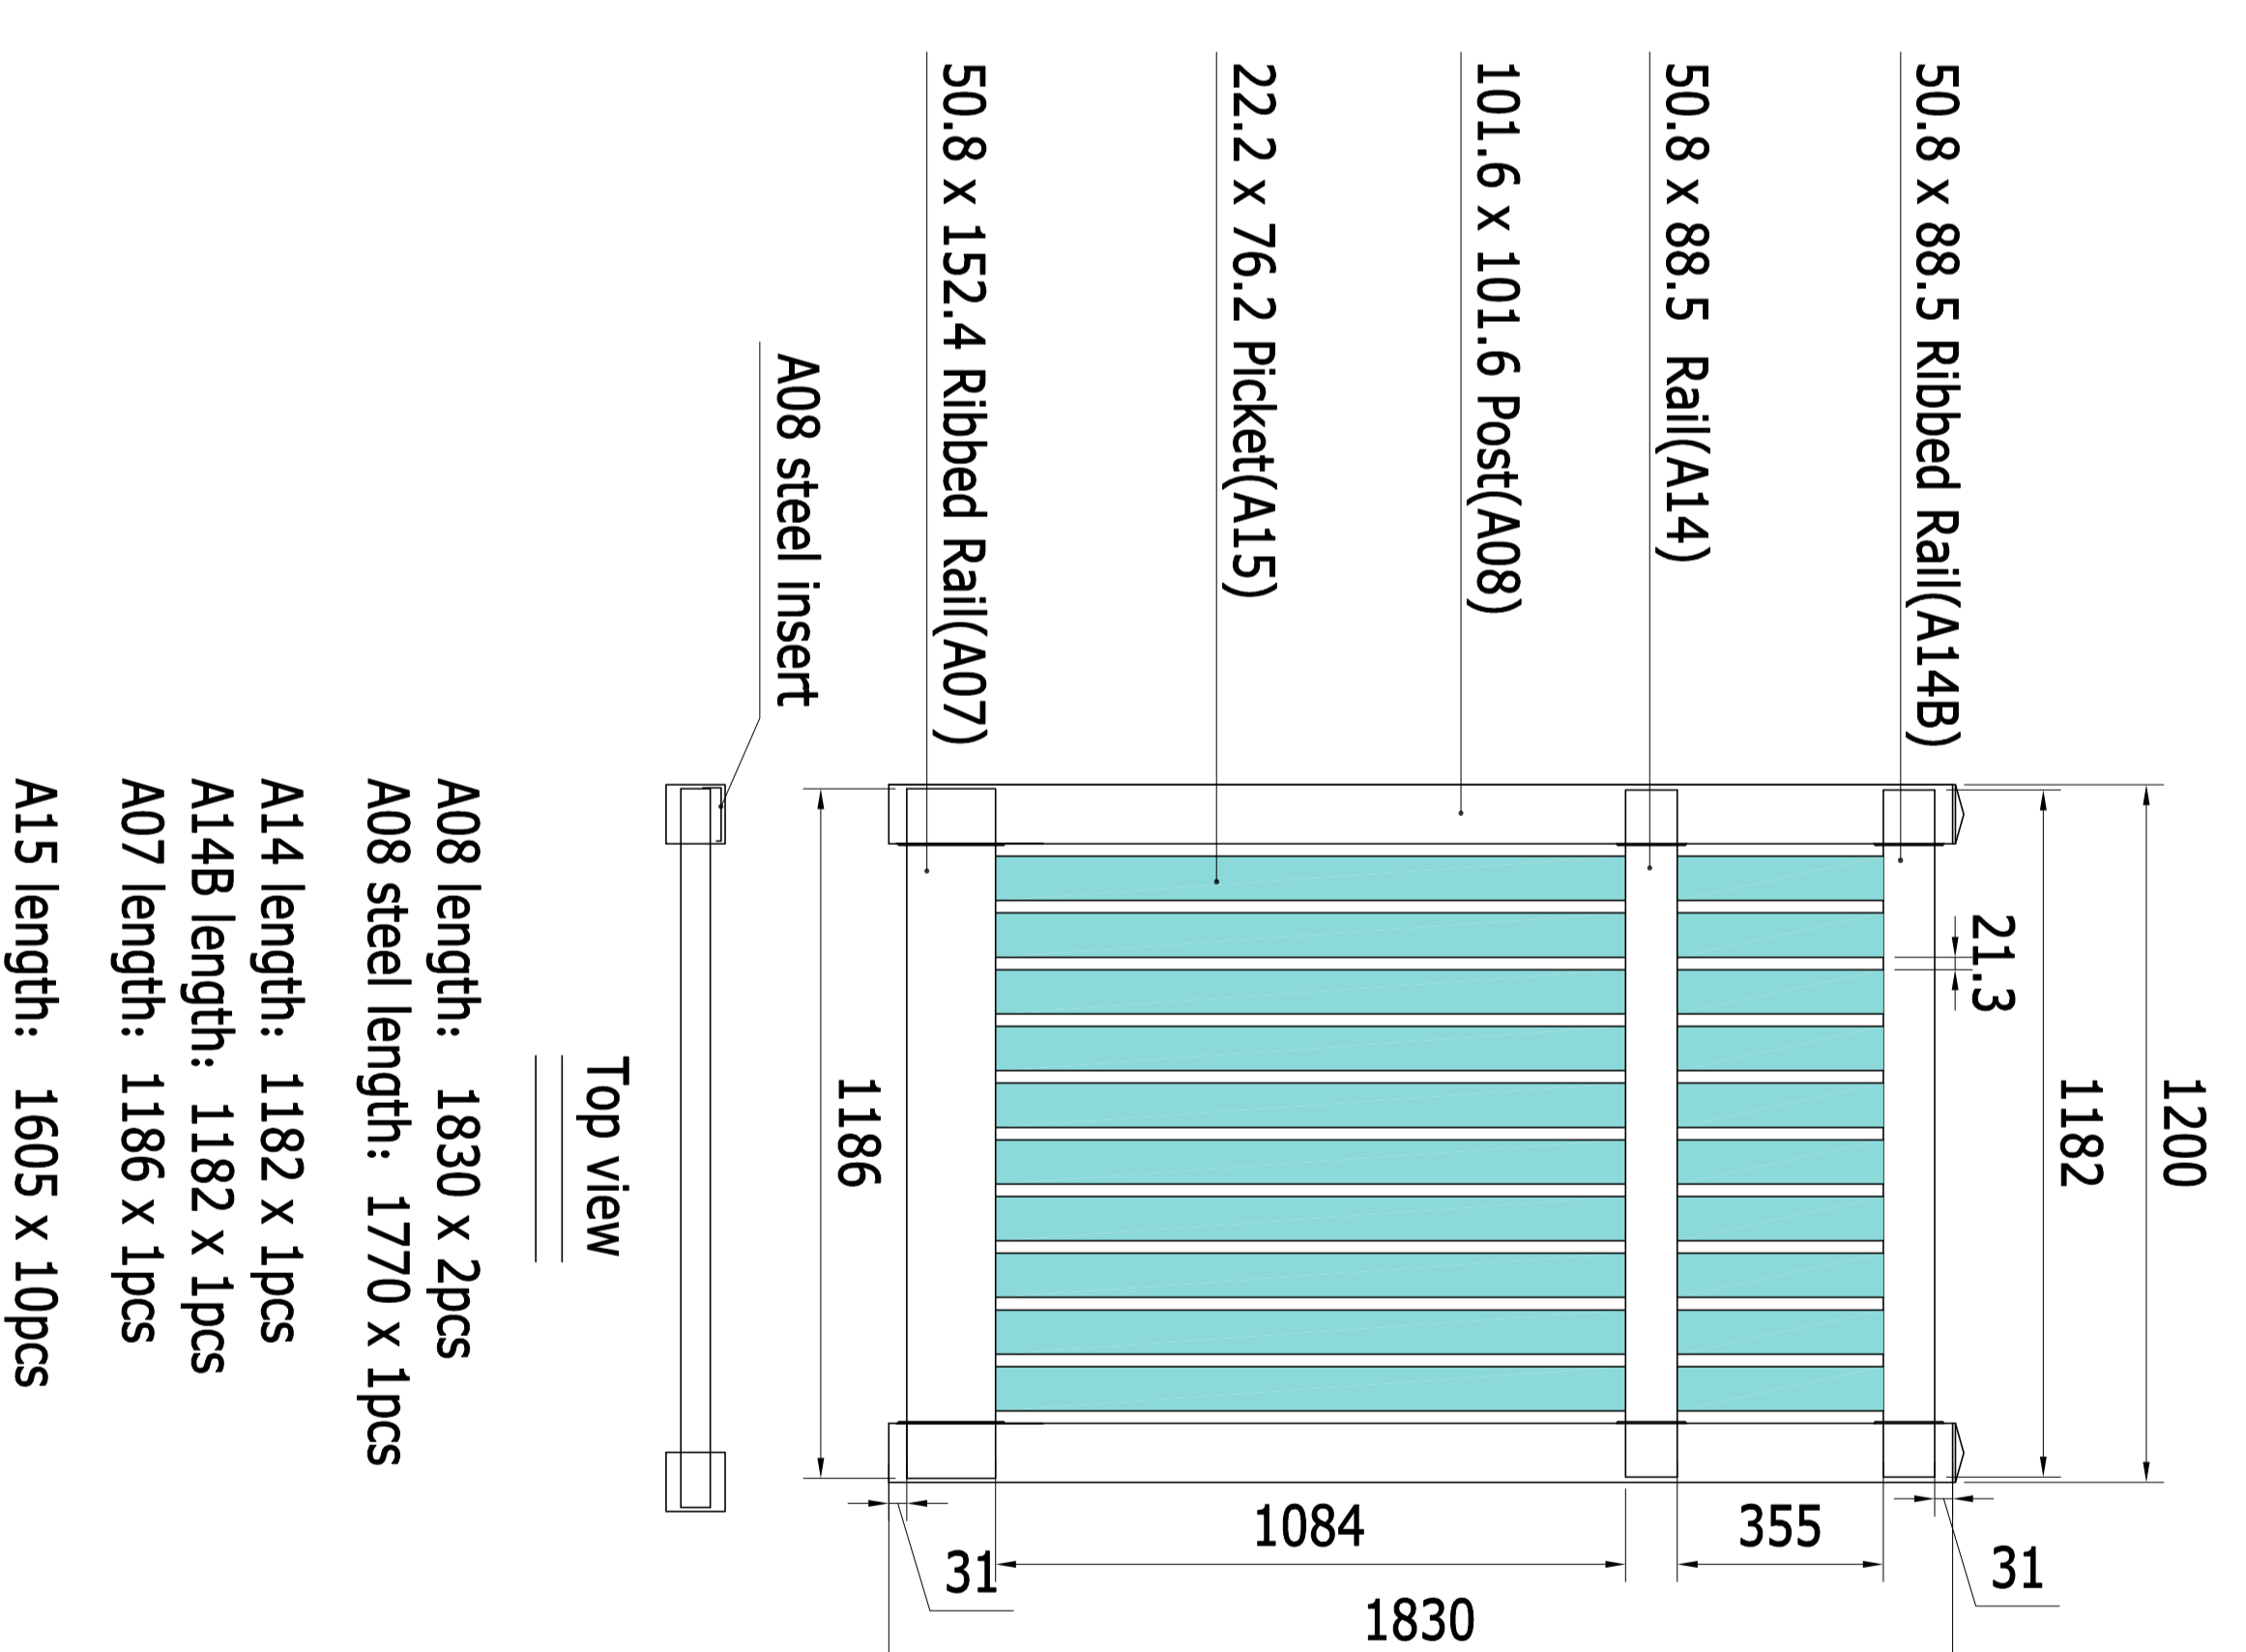

FITZROY (1.8 H x 2.44 W)

FITZROY-0.9m W gate

FITZROY-1.2m W gate

FITZROY-1.5m W gate