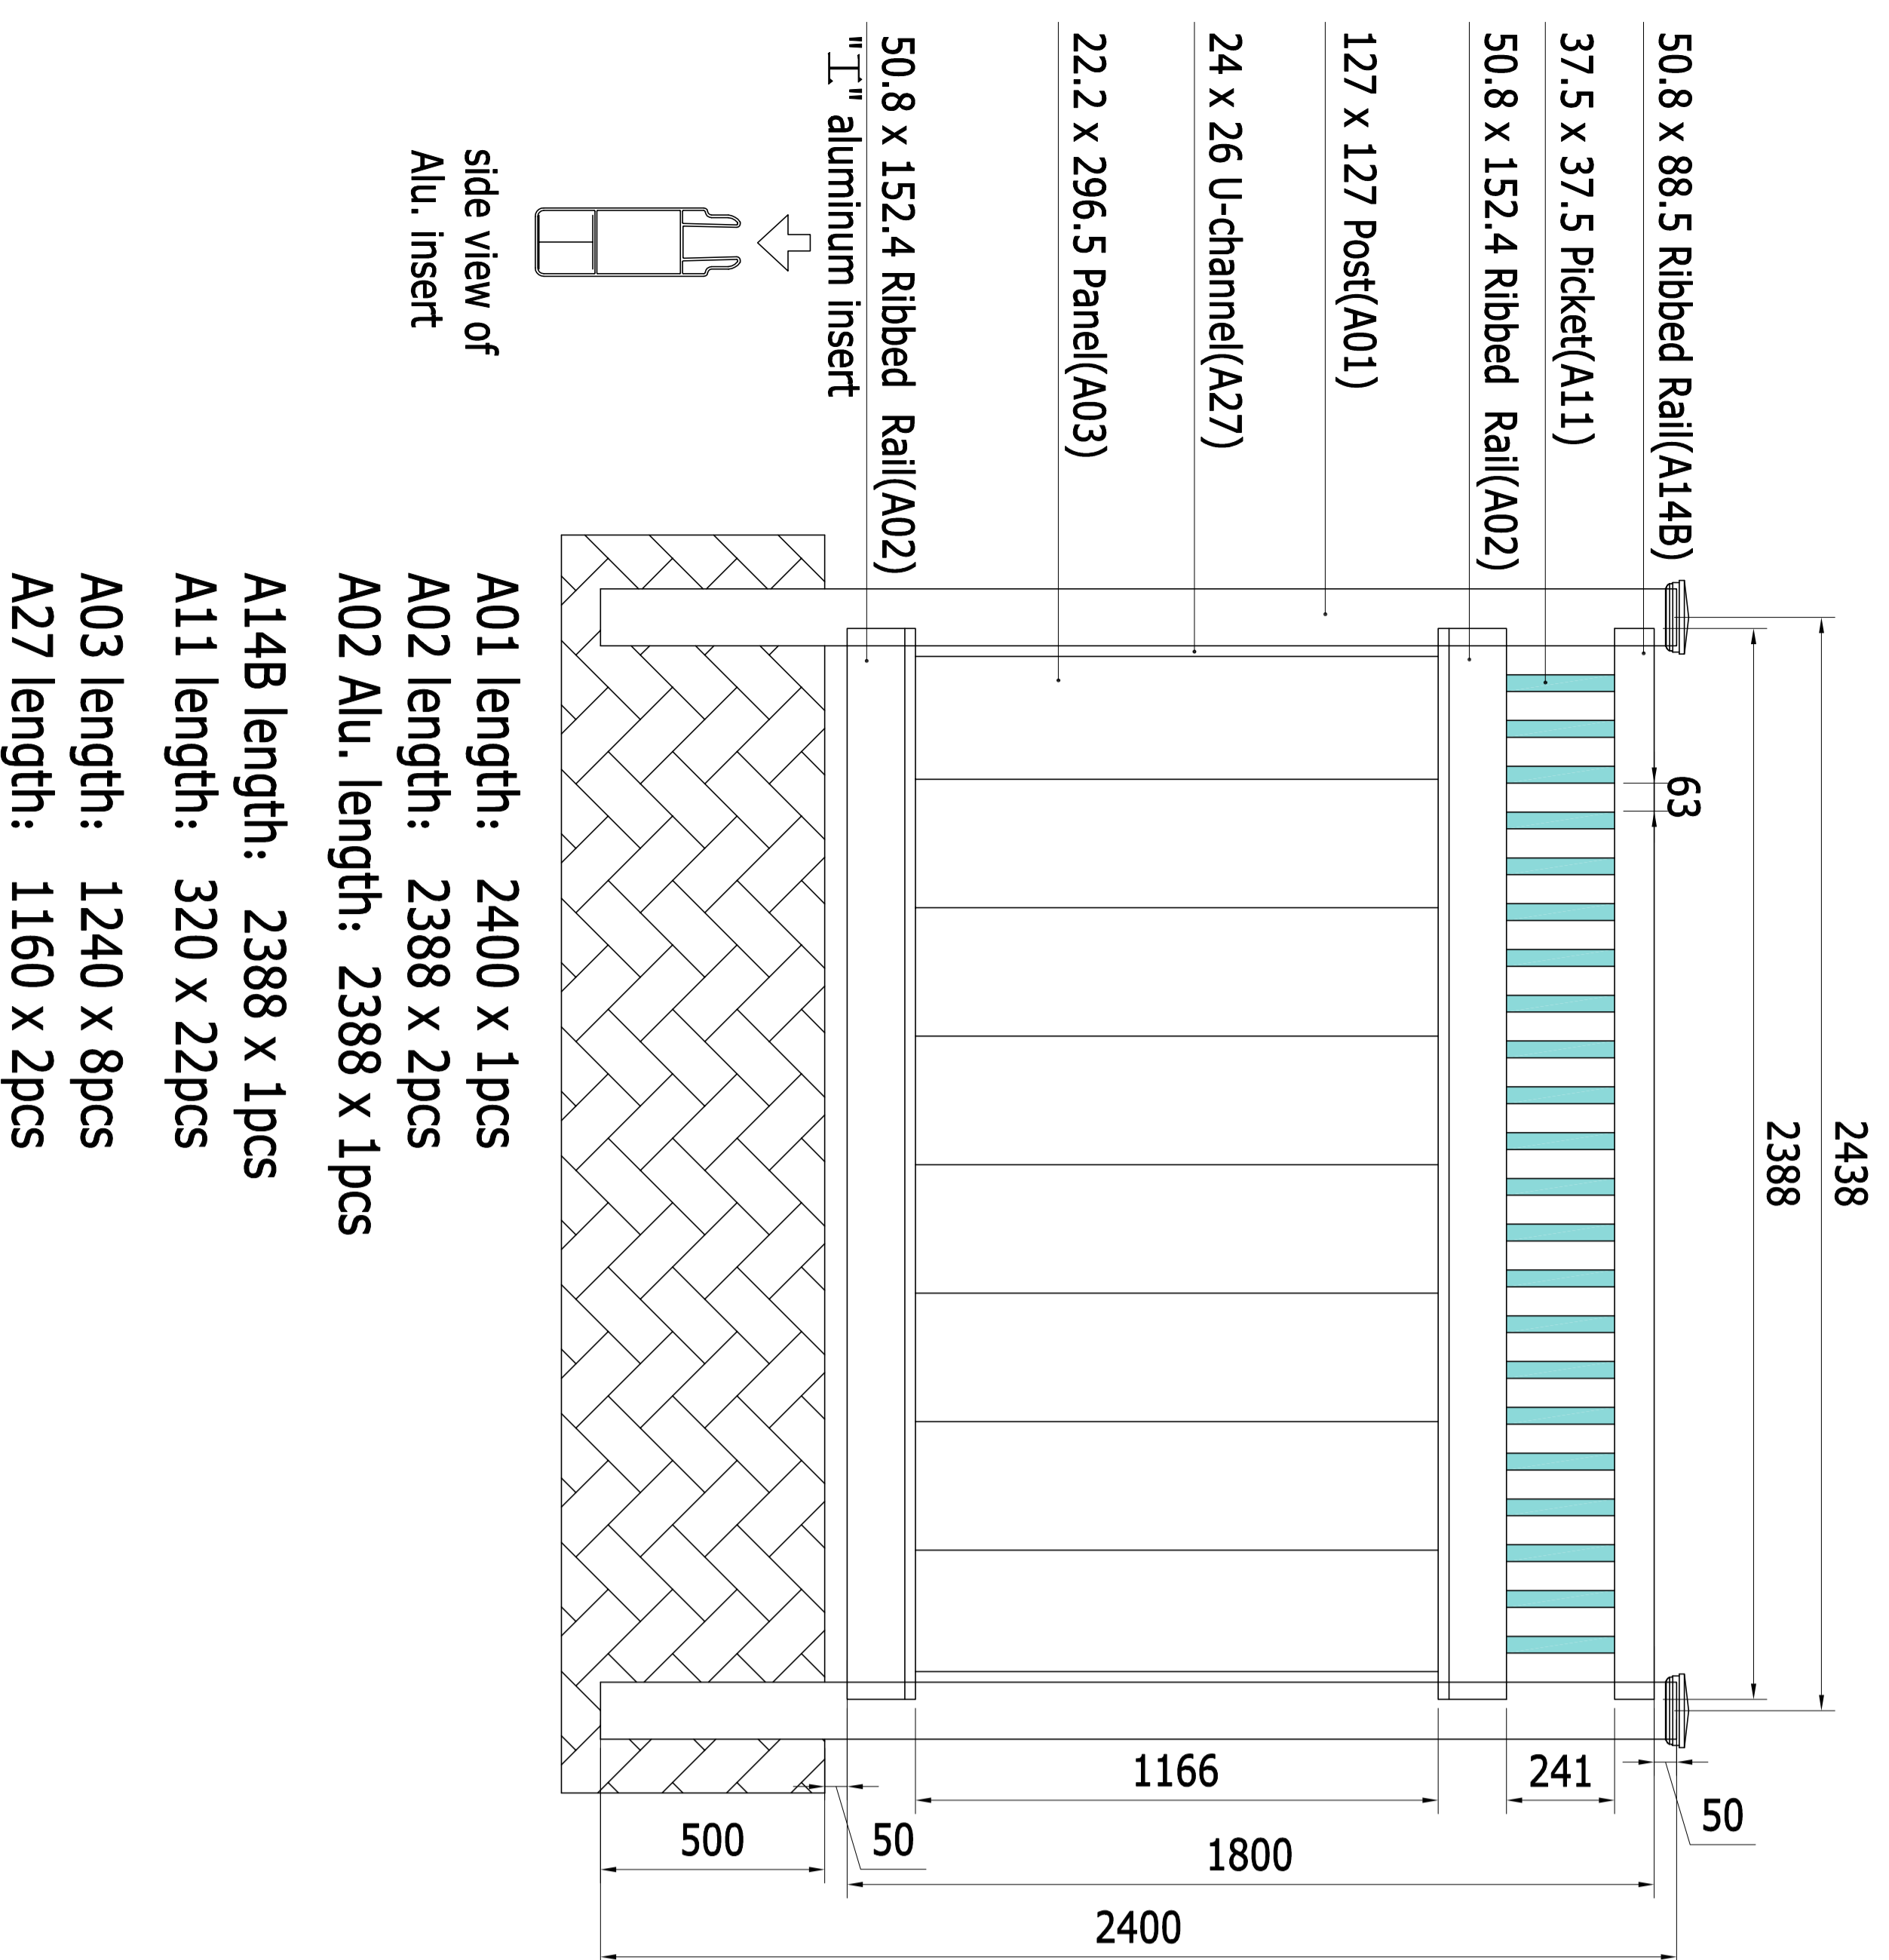

DAINTREE (1.8m H x 2.44m W)

- A01 length: 2400 x 1pcs
- A02 length: 2388 x 2pcs
- A02 Alu. length: 2388 x 1pcs
- A14B length: 2388 x 1pcs
- A11 length: 320 x 22pcs
- A03 length: 1240 x 8pcs
- A27 length: 1160 x 2pcs

DAINTREE-0.9mw gate

- A08 length: 1830 x 2pcs
- A08 steel length: 1770 x 1pcs
- A02 length: 886 x 2pcs
- A14B length: 882 x 1pcs
- A03 length: 1210 x 2pcs
- A03 length: 1210 x 1pcs (width 121)
- A11 length: 320 x 6pcs
- A27 length: 1097 x 2pcs

DAINTREE-1.2mw gate

- A08 length: 1830 x 2pcs
- A08 steel length: 1770 x 1pcs
- A02 length: 1186 x 2pcs
- A14B length: 1182 x 1pcs
- A03 length: 1210 x 3pcs
- A03 length: 1210 x 1pcs (width 134)
- A11 length: 320 x 9pcs
- A27 length: 1097 x 2pcs

DAINTREE-1.5mw gate

- A08 length: 1830 x 2pcs
- A08 steel length: 1770 x 1pcs
- A02 length: 1486 x 2pcs
- A02 steel length (40 x 40) : 1486 x 1pcs
- A14B length: 1482 x 1pcs
- A03 length: 1210 x 4pcs
- A03 length: 1210 x 1pcs (width 148)
- A11 length: 320 x 12pcs
- A27 length: 1097 x 2pcs