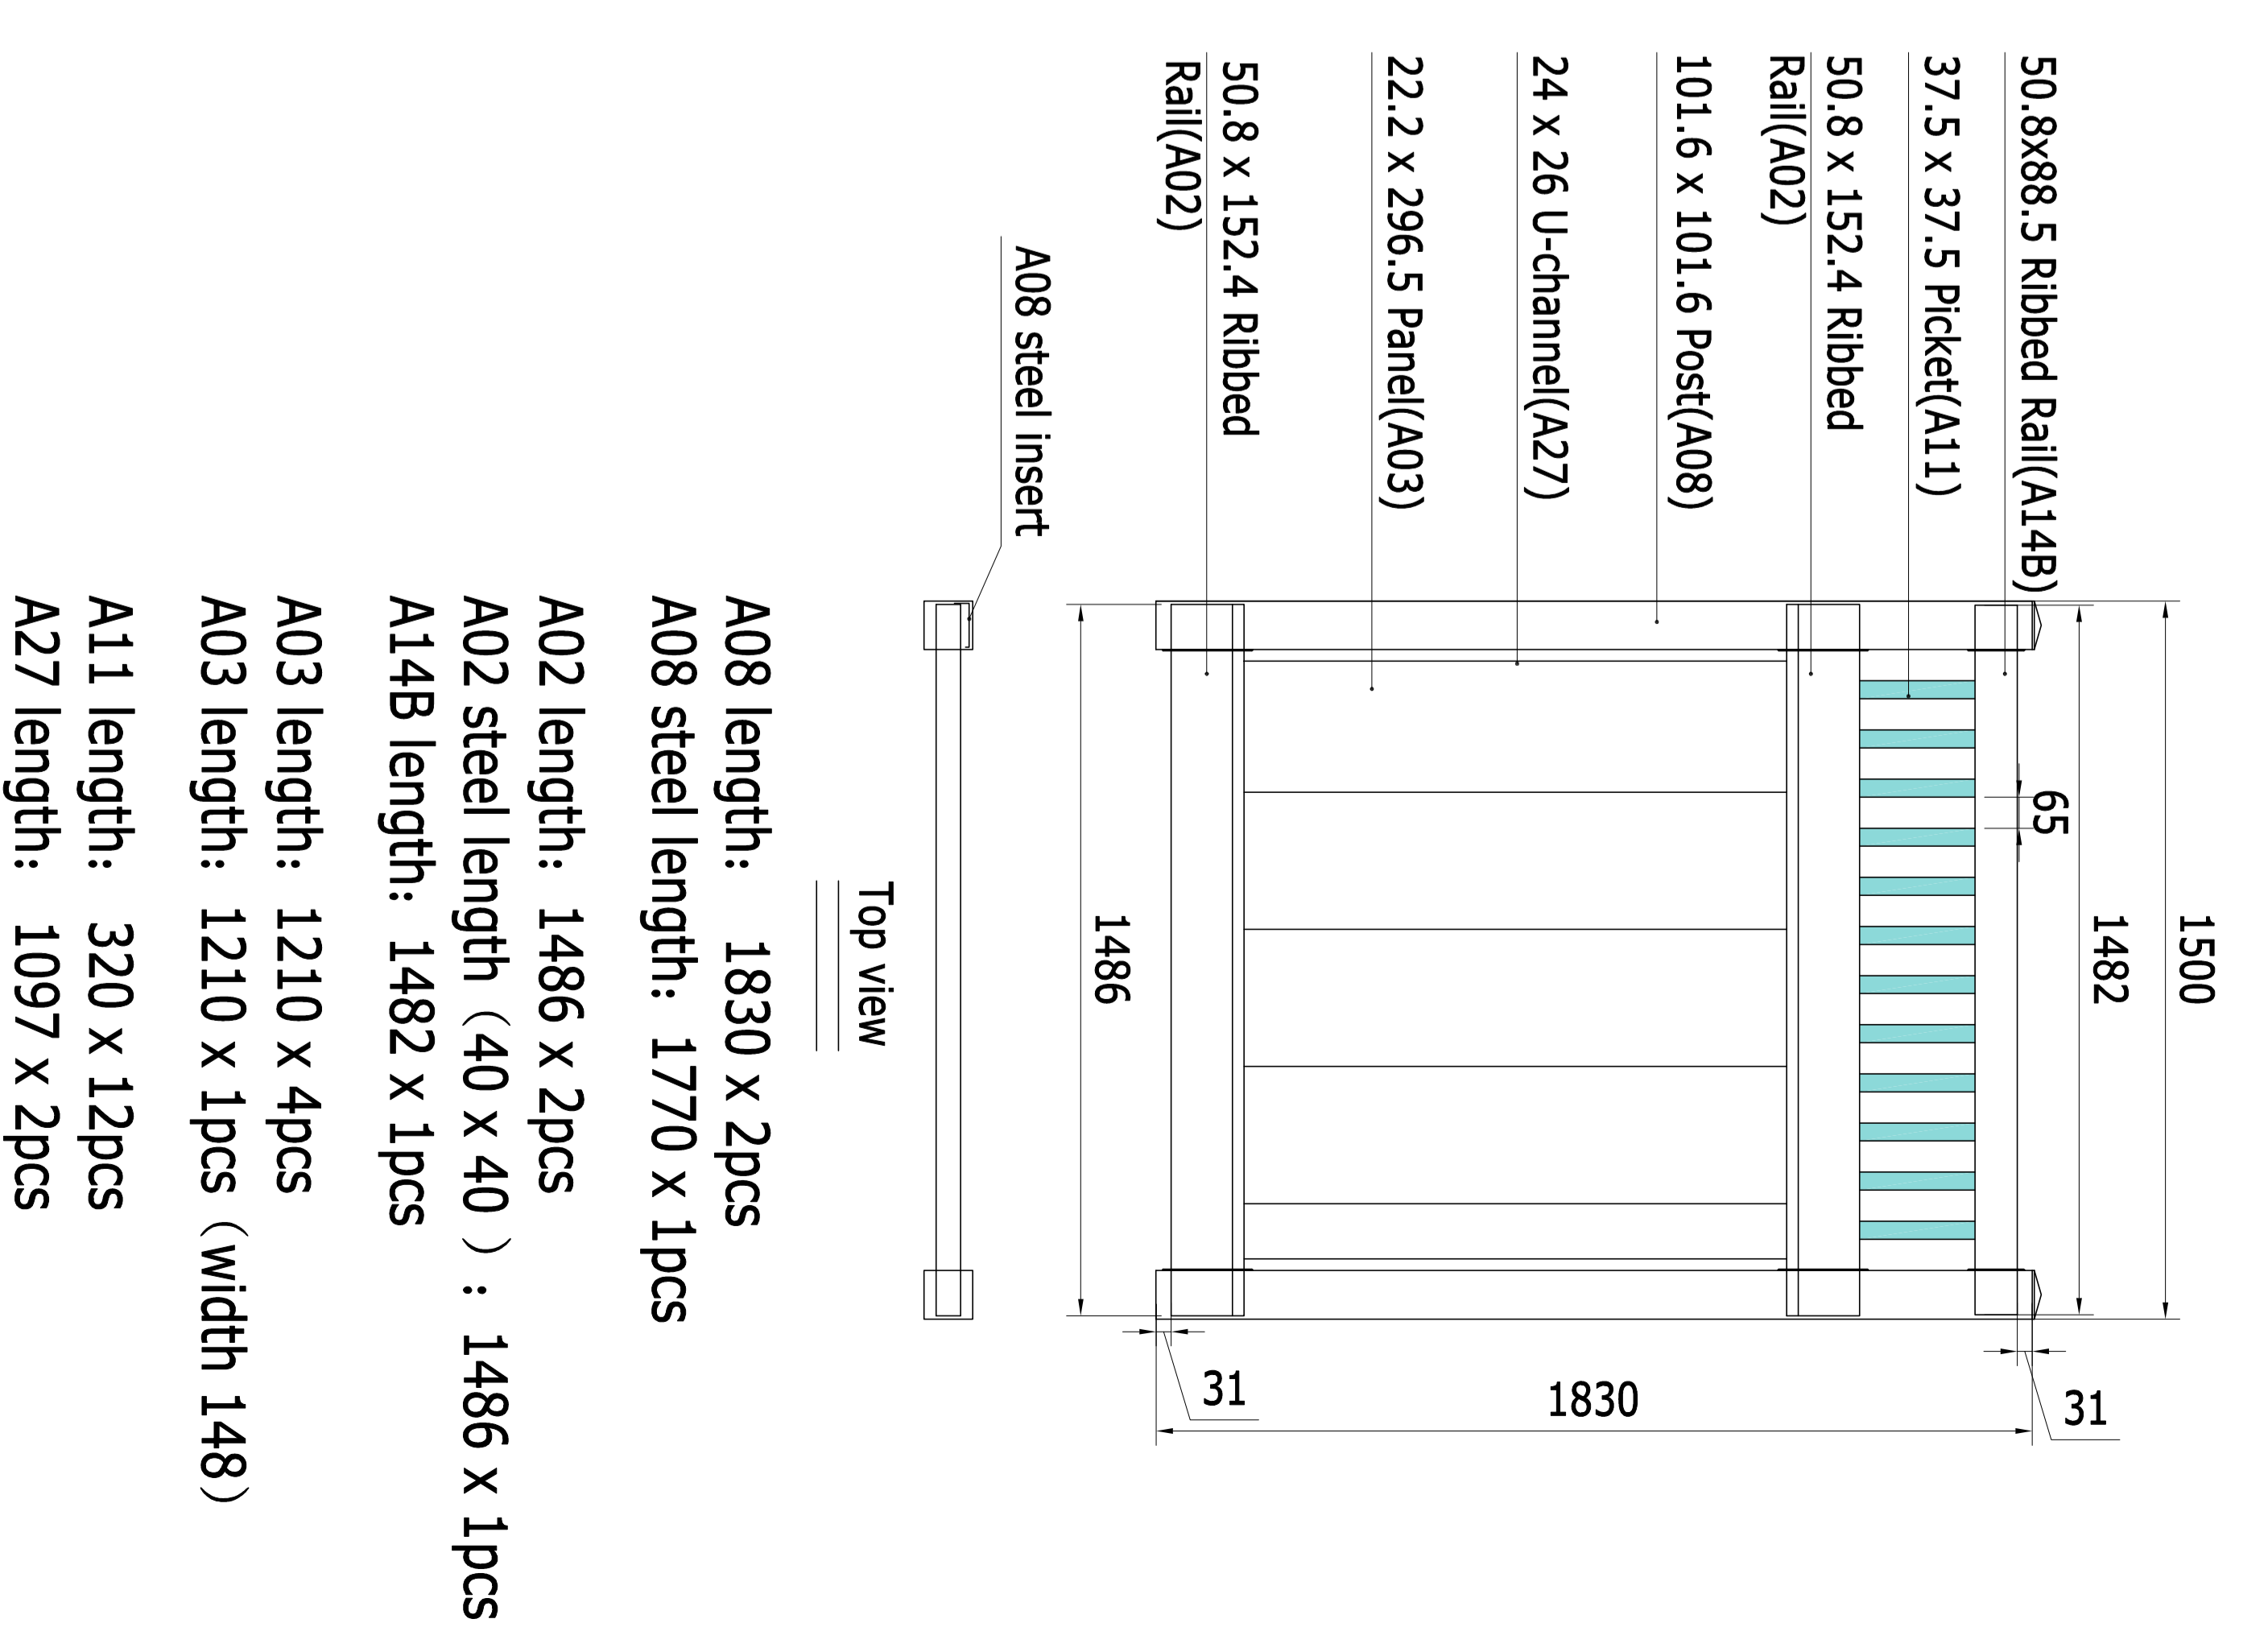

DAINTREE (1.8m H x 2.44m W)

- A01 length: 2400 x 1pcs
- A02 length: 2388 x 2pcs
- A02 Alu. length: 2388 x 1pcs
- A14B length: 2388 x 1pcs
- A11 length: 320 x 22pcs
- A03 length: 1240 x 8pcs
- A27 length: 1160 x 2pcs

DAINTREE-0.9mw gate

- A08 length: 1830 x 2pcs
- A08 steel length: 1770 x 1pcs
- A02 length: 886 x 2pcs
- A14B length: 882 x 1pcs
- A03 length: 1210 x 2pcs
- A03 length: 1210 x 1pcs (width 121)
- A11 length: 320 x 6pcs
- A27 length: 1097 x 2pcs

DAINTREE-1.2mw gate

- A08 length: 1830 x 2pcs
- A08 steel length: 1770 x 1pcs
- A02 length: 1186 x 2pcs
- A14B length: 1182 x 1pcs
- A03 length: 1210 x 3pcs
- A03 length: 1210 x 1pcs (width 134)
- A11 length: 320 x 9pcs
- A27 length: 1097 x 2pcs

DAINTREE-1.5mw gate

- A08 length: 1830 x 2pcs
- A08 steel length: 1770 x 1pcs
- A02 length: 1486 x 2pcs
- A02 steel length (40 x 40) : 1486 x 1pcs
- A14B length: 1482 x 1pcs
- A03 length: 1210 x 4pcs
- A03 length: 1210 x 1pcs (width 148)
- A11 length: 320 x 12pcs
- A27 length: 1097 x 2pcs