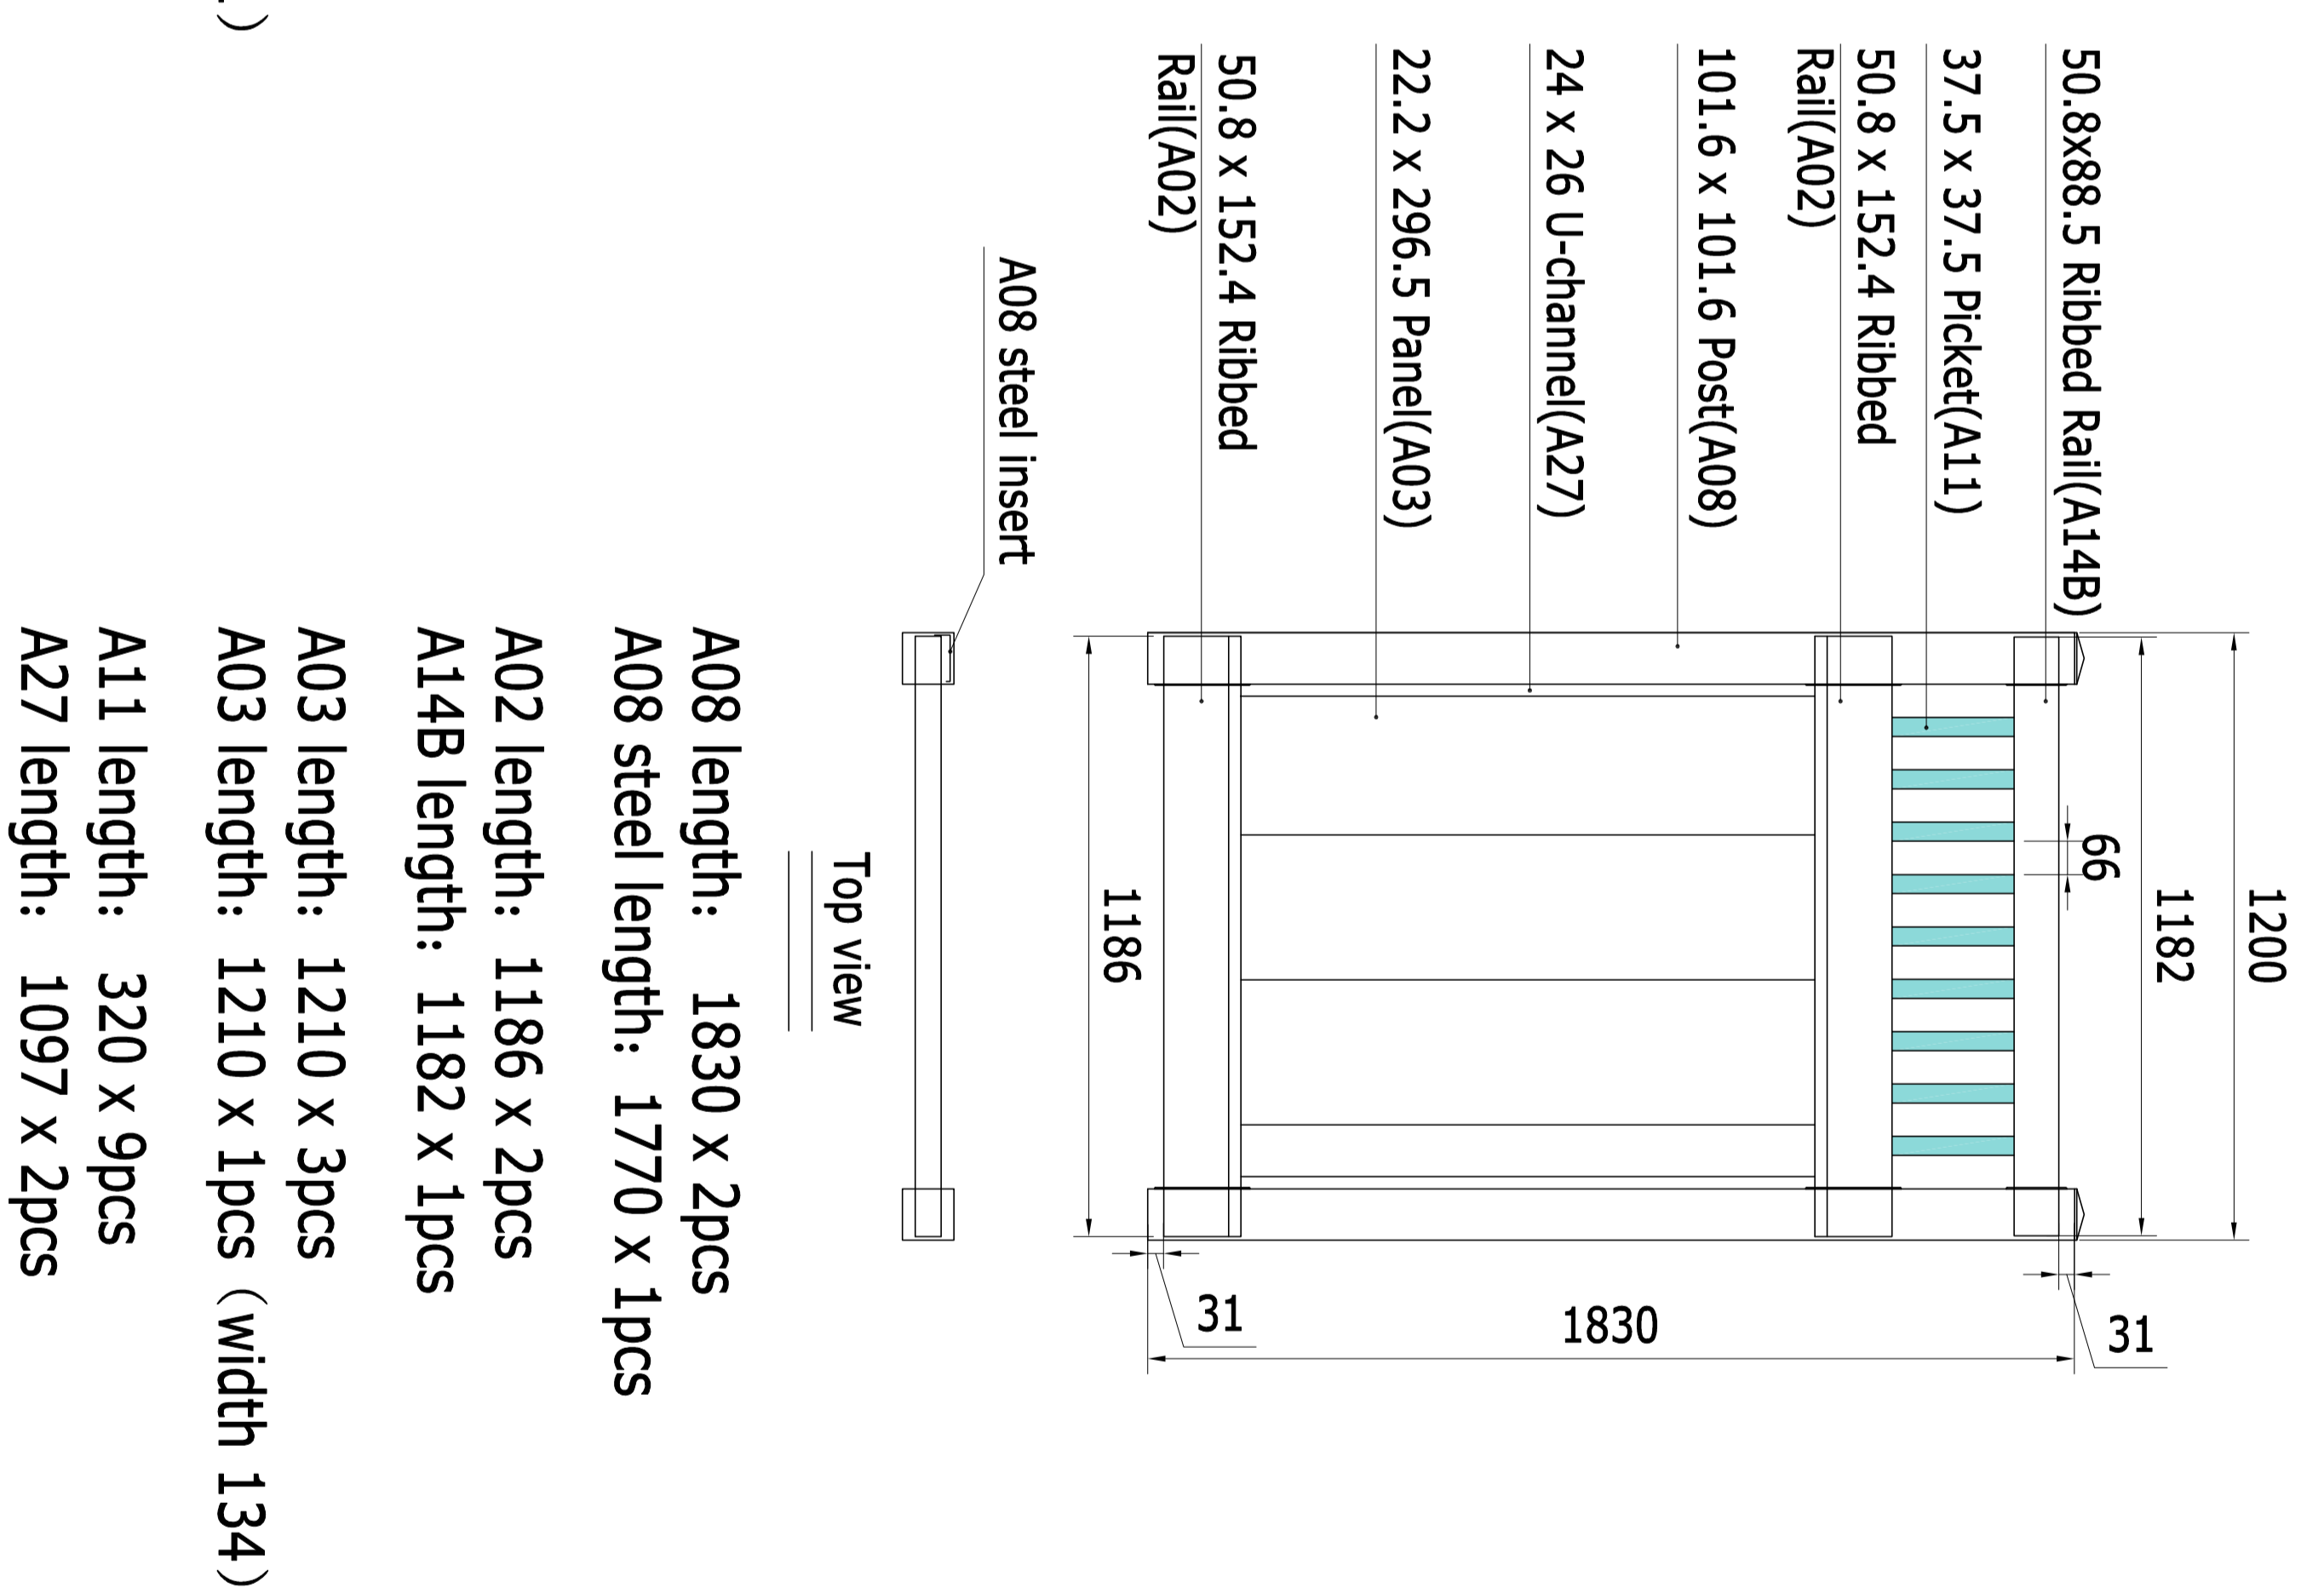

DAINTREE (1.8m H x 2.44m W)

- A01 length: 2400 x 1pcs
- A02 length: 2388 x 2pcs
- A02 Alu. length: 2388 x 1pcs
- A14B length: 2388 x 1pcs
- A11 length: 320 x 22pcs
- A03 length: 1240 x 8pcs
- A27 length: 1160 x 2pcs

DAINTREE-0.9mw gate

- A08 length: 1830 x 2pcs
- A08 steel length: 1770 x 1pcs
- A02 length: 886 x 2pcs
- A14B length: 882 x 1pcs
- A03 length: 1210 x 2pcs
- A03 length: 1210 x 1pcs (width 121)
- A11 length: 320 x 6pcs
- A27 length: 1097 x 2pcs

DAINTREE-1.2mw gate

- A08 length: 1830 x 2pcs
- A08 steel length: 1770 x 1pcs
- A02 length: 1186 x 2pcs
- A14B length: 1182 x 1pcs
- A03 length: 1210 x 3pcs
- A03 length: 1210 x 1pcs (width 134)
- A11 length: 320 x 9pcs
- A27 length: 1097 x 2pcs

DAINTREE-1.5mw gate

- A08 length: 1830 x 2pcs
- A08 steel length: 1770 x 1pcs
- A02 length: 1486 x 2pcs
- A02 steel length (40 x 40) : 1486 x 1pcs
- A14B length: 1482 x 1pcs
- A03 length: 1210 x 4pcs
- A03 length: 1210 x 1pcs (width 148)
- A11 length: 320 x 12pcs
- A27 length: 1097 x 2pcs