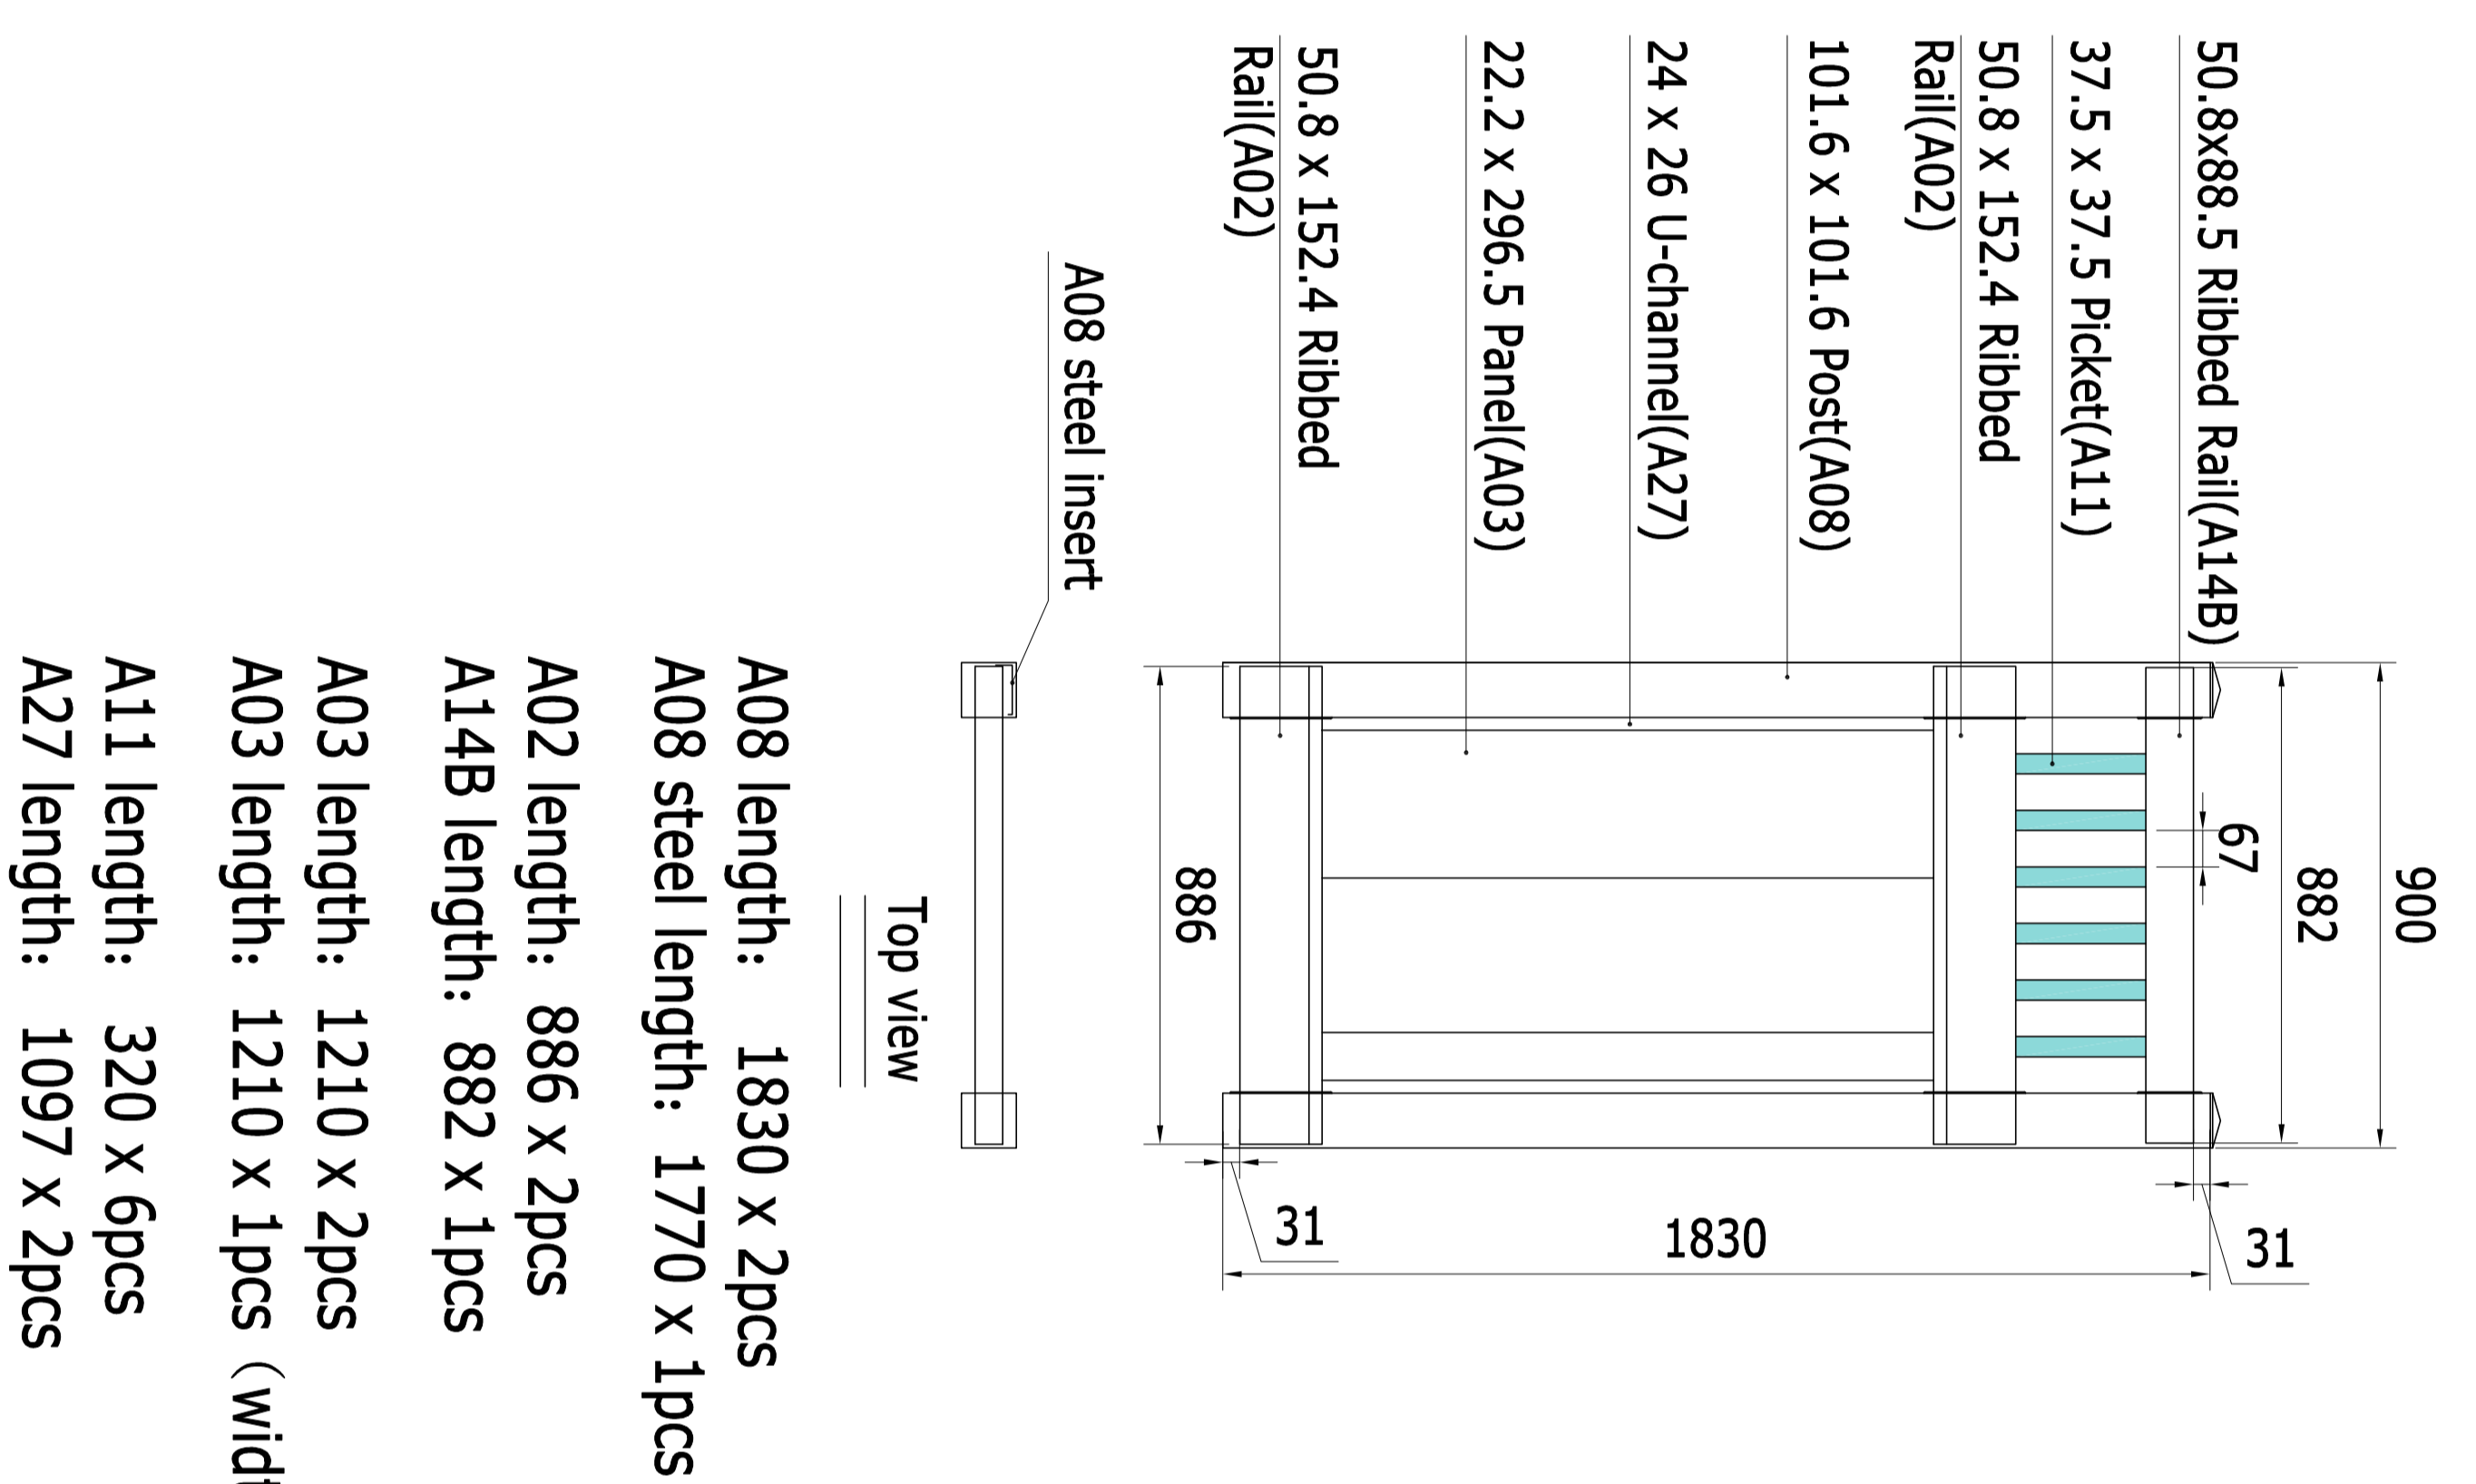

DAINTREE (1.8m H x 2.44m W)

- A01 length: 2400 x 1pcs
- A02 length: 2388 x 2pcs
- A02 Alu. length: 2388 x 1pcs
- A14B length: 2388 x 1pcs
- A11 length: 320 x 22pcs
- A03 length: 1240 x 8pcs
- A27 length: 1160 x 2pcs

DAINTREE-0.9mw gate

- A08 length: 1830 x 2pcs
- A08 steel length: 1770 x 1pcs
- A02 length: 886 x 2pcs
- A14B length: 882 x 1pcs
- A03 length: 1210 x 2pcs
- A03 length: 1210 x 1pcs (width 121)
- A11 length: 320 x 6pcs
- A27 length: 1097 x 2pcs

DAINTREE-1.2mw gate

- A08 length: 1830 x 2pcs
- A08 steel length: 1770 x 1pcs
- A02 length: 1186 x 2pcs
- A14B length: 1182 x 1pcs
- A03 length: 1210 x 3pcs
- A03 length: 1210 x 1pcs (width 134)
- A11 length: 320 x 9pcs
- A27 length: 1097 x 2pcs

DAINTREE-1.5mw gate

- A08 length: 1830 x 2pcs
- A08 steel length: 1770 x 1pcs
- A02 length: 1486 x 2pcs
- A02 steel length (40 x 40) : 1486 x 1pcs
- A14B length: 1482 x 1pcs
- A03 length: 1210 x 4pcs
- A03 length: 1210 x 1pcs (width 148)
- A11 length: 320 x 12pcs
- A27 length: 1097 x 2pcs