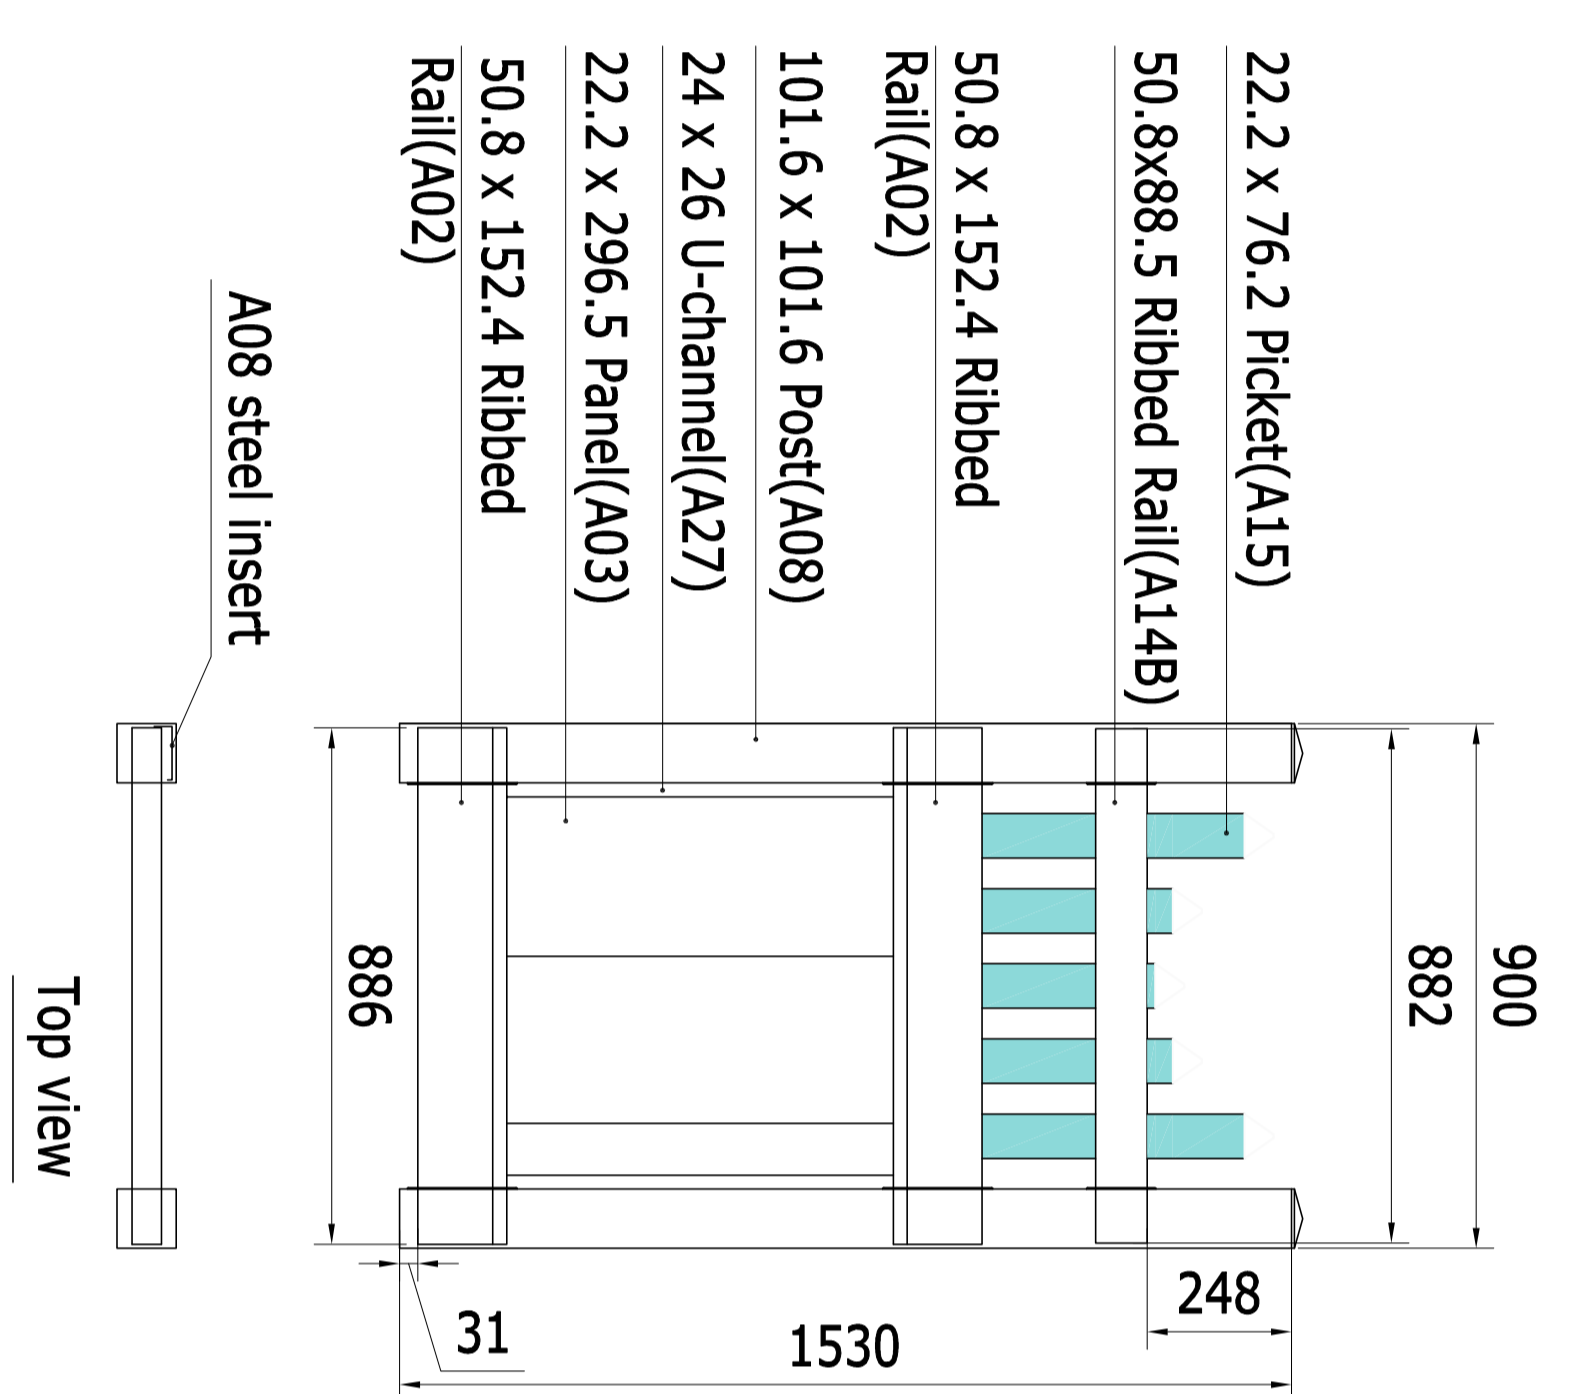

COOLUM (1.5m H x 2.44m W)

- A01 length: 2400 x 1pcs
- A02 length: 2388 x 2pcs
- A02 Alu. length: 2388 x 1pcs
- A14 length: 2388 x 1pcs
- A15 length: 493 x 2pcs, 456 x 2pcs, 425 x 2pcs
399 x 2pcs, 377 x 2pcs, 361 x 2pcs
349 x 2pcs, 342 x 2pcs, 340 x 1pcs
- A03 length: 770 x 8pcs
- A27 length: 690 x 2pcs

COOLUM-0.9mW gate

- A08 length: 1830 x 2pcs
- A08 steel length: 1770 x 1pcs
- A02 length: 886 x 2pcs
- A14 length: 882 x 1pcs
- A03 length: 740 x 2pcs
- A03 length: 740 x 1pcs (width 121)
- A15 length: 493 x 2pcs, 369 x 2pcs, 340 x 1pcs
- A27 length: 626 x 2pcs

COOLUM-1.2mW gate

- A08 length: 1830 x 2pcs
- A08 steel length: 1770 x 1pcs
- A02 length: 1186 x 2pcs
- A14 length: 1182 x 1pcs
- A03 length: 740 x 3pcs
- A03 length: 740 x 1pcs (width 134)
- A15 length: 493 x 2pcs, 402 x 2pcs, 355 x 2pcs, 340 x 1pcs
- A27 length: 626 x 2pcs

COOLUM-1.5mW gate

- A08 length: 1830 x 2pcs
- A08 steel length: 1770 x 1pcs
- A02 length: 1486 x 2pcs
- A02 steel length (40 x 40) : 1486 x 1pcs
- A14 length: 1482 x 1pcs
- A03 length: 740 x 4pcs
- A03 length: 740 x 1pcs (width 148)
- A15 length: 493 x 2pcs, 423 x 2pcs, 376 x 2pcs, 348 x 2pcs, 340 x 1pcs
- A27 length: 626 x 2pcs