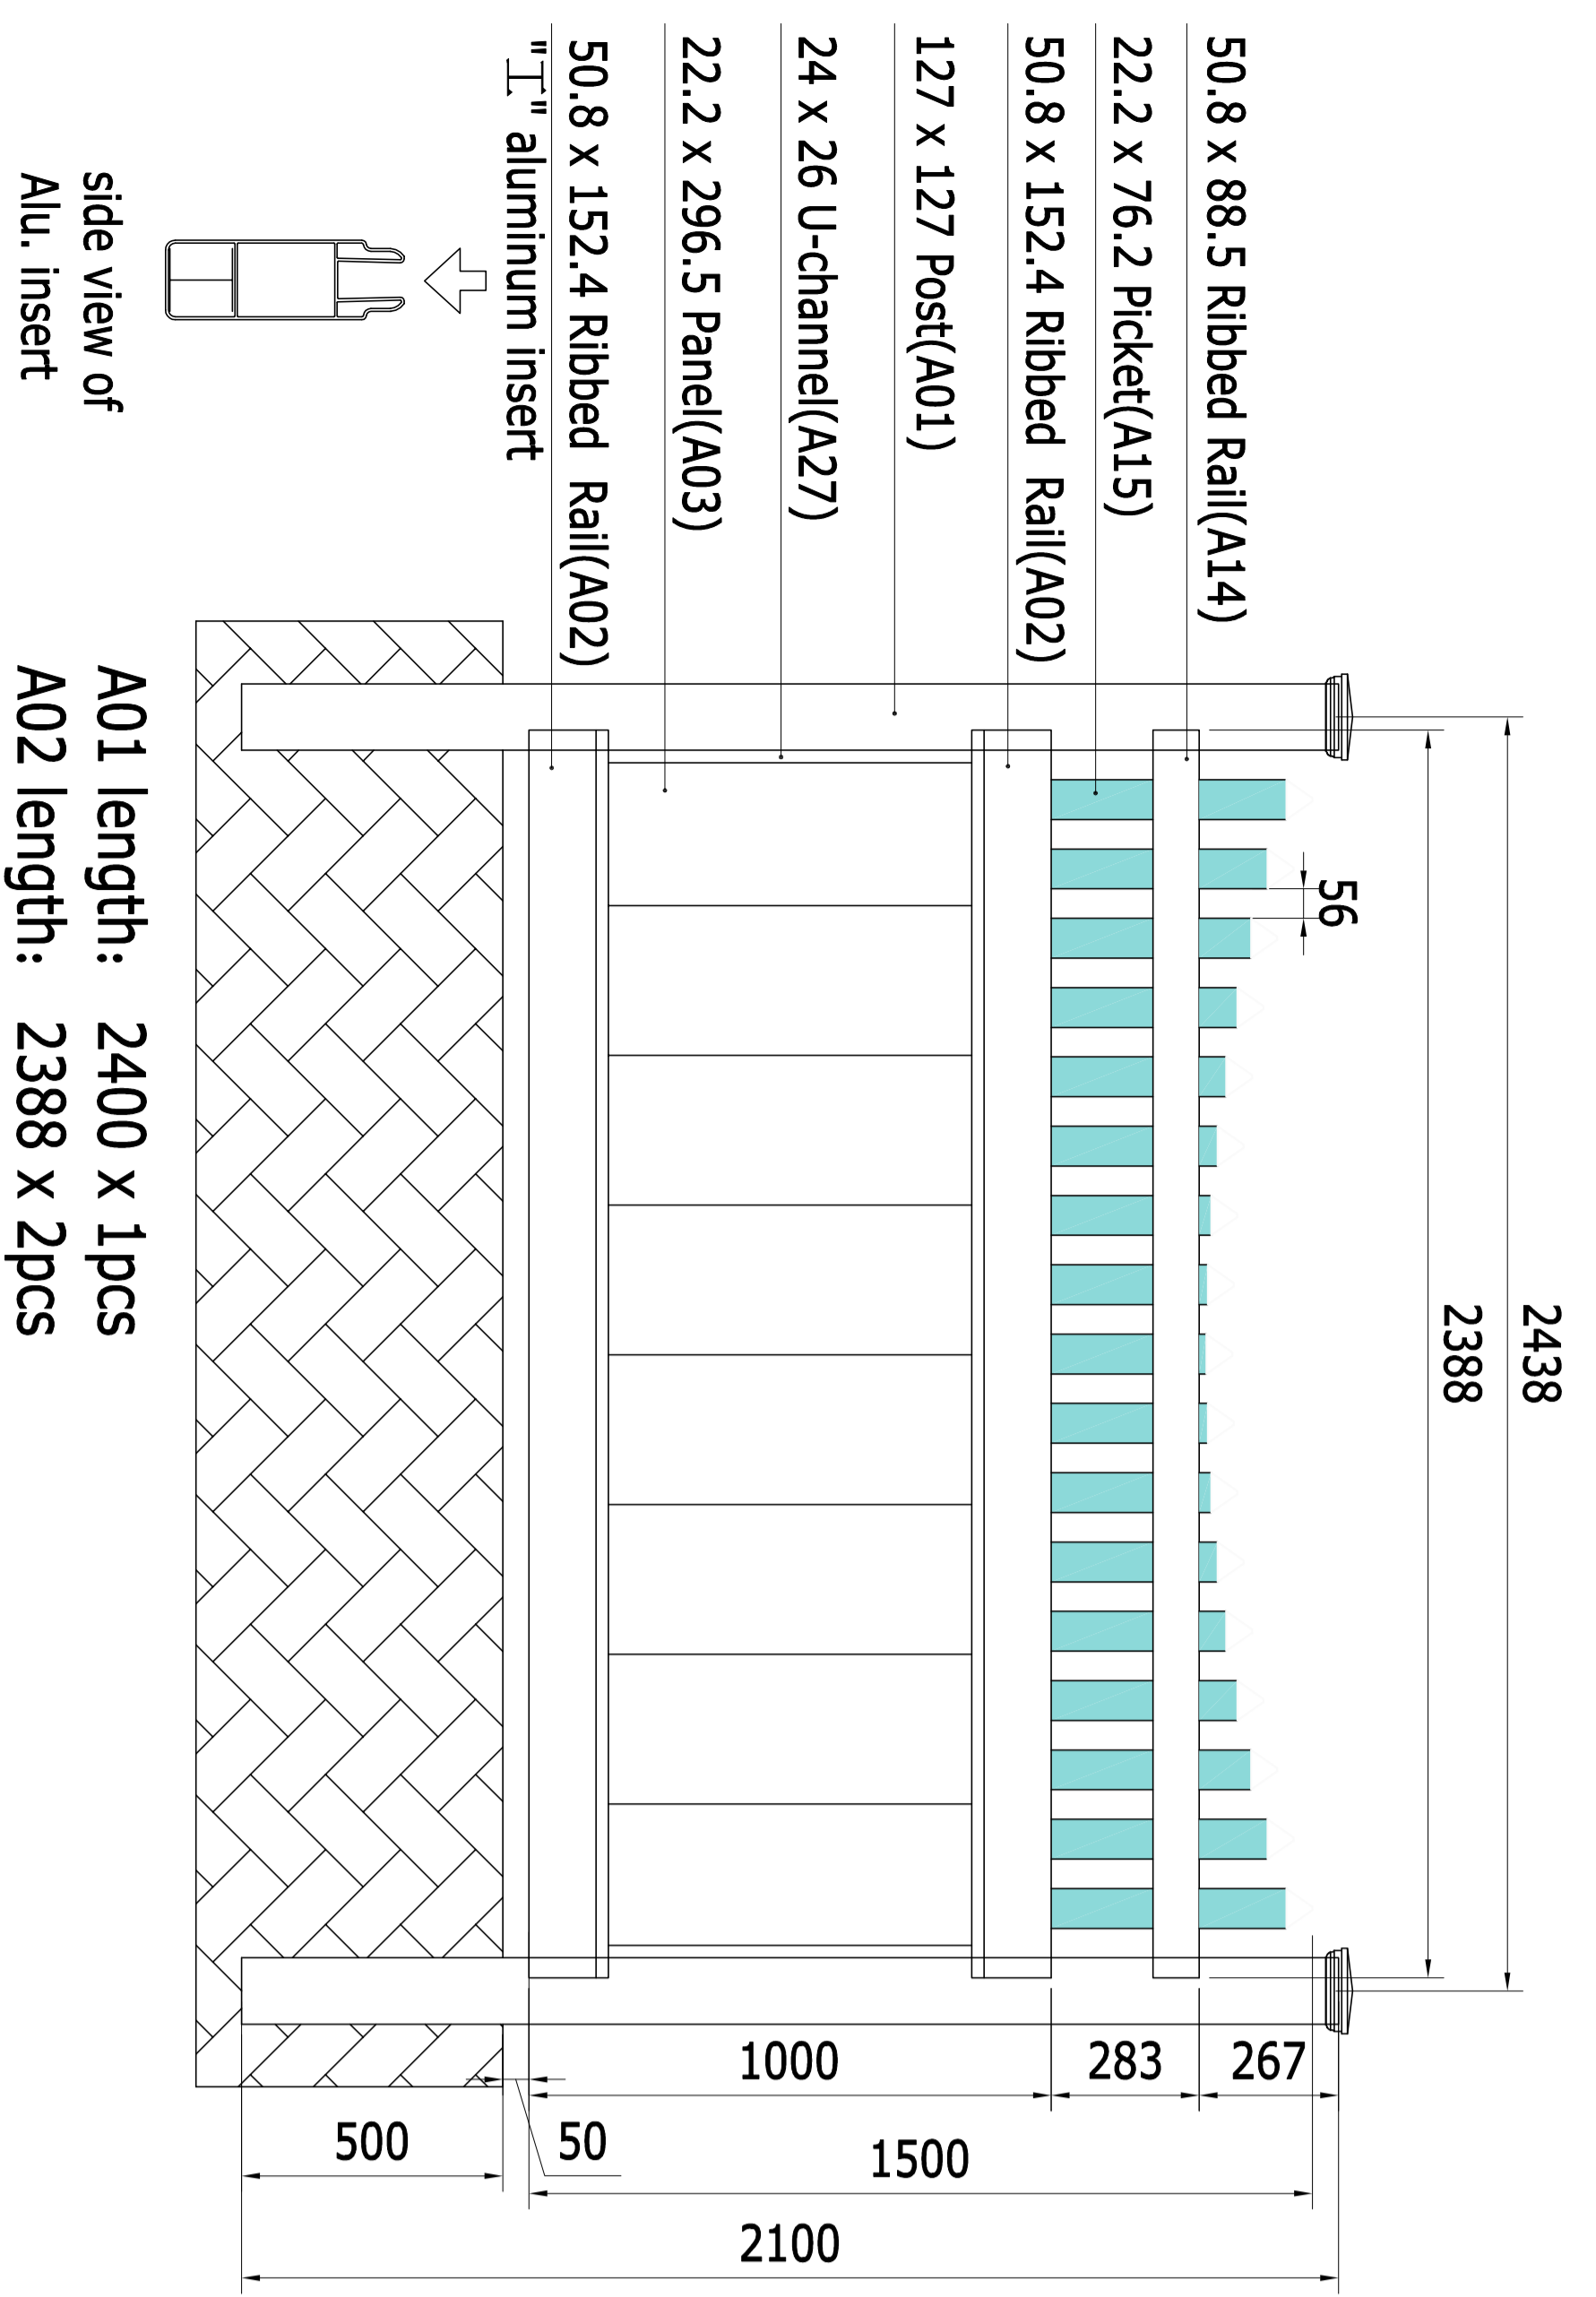

COOLUM (1.5m H x 2.44m W)

- A01 length: 2400 x 1pcs
- A02 length: 2388 x 2pcs
- A02 Alu. length: 2388 x 1pcs
- A14 length: 2388 x 1pcs
- A15 length: 493 x 2pcs, 456 x 2pcs, 425 x 2pcs
399 x 2pcs, 377 x 2pcs, 361 x 2pcs
349 x 2pcs, 342 x 2pcs, 340 x 1pcs
- A03 length: 770 x 8pcs
- A27 length: 690 x 2pcs

COOLUM-0.9mW gate

- A08 length: 1830 x 2pcs
- A08 steel length: 1770 x 1pcs
- A02 length: 886 x 2pcs
- A14 length: 882 x 1pcs
- A03 length: 740 x 2pcs
- A03 length: 740 x 1pcs (width 121)
- A15 length: 493 x 2pcs, 369 x 2pcs, 340 x 1pcs
- A27 length: 626 x 2pcs

COOLUM-1.2mW gate

- A08 length: 1830 x 2pcs
- A08 steel length: 1770 x 1pcs
- A02 length: 1186 x 2pcs
- A14 length: 1182 x 1pcs
- A03 length: 740 x 3pcs
- A03 length: 740 x 1pcs (width 134)
- A15 length: 493 x 2pcs, 402 x 2pcs, 355 x 2pcs, 340 x 1pcs
- A27 length: 626 x 2pcs

COOLUM-1.5mW gate

- A08 length: 1830 x 2pcs
- A08 steel length: 1770 x 1pcs
- A02 length: 1486 x 2pcs
- A02 steel length (40 x 40) : 1486 x 1pcs
- A14 length: 1482 x 1pcs
- A03 length: 740 x 4pcs
- A03 length: 740 x 1pcs (width 148)
- A15 length: 493 x 2pcs, 423 x 2pcs, 376 x 2pcs, 348 x 2pcs, 340 x 1pcs
- A27 length: 626 x 2pcs