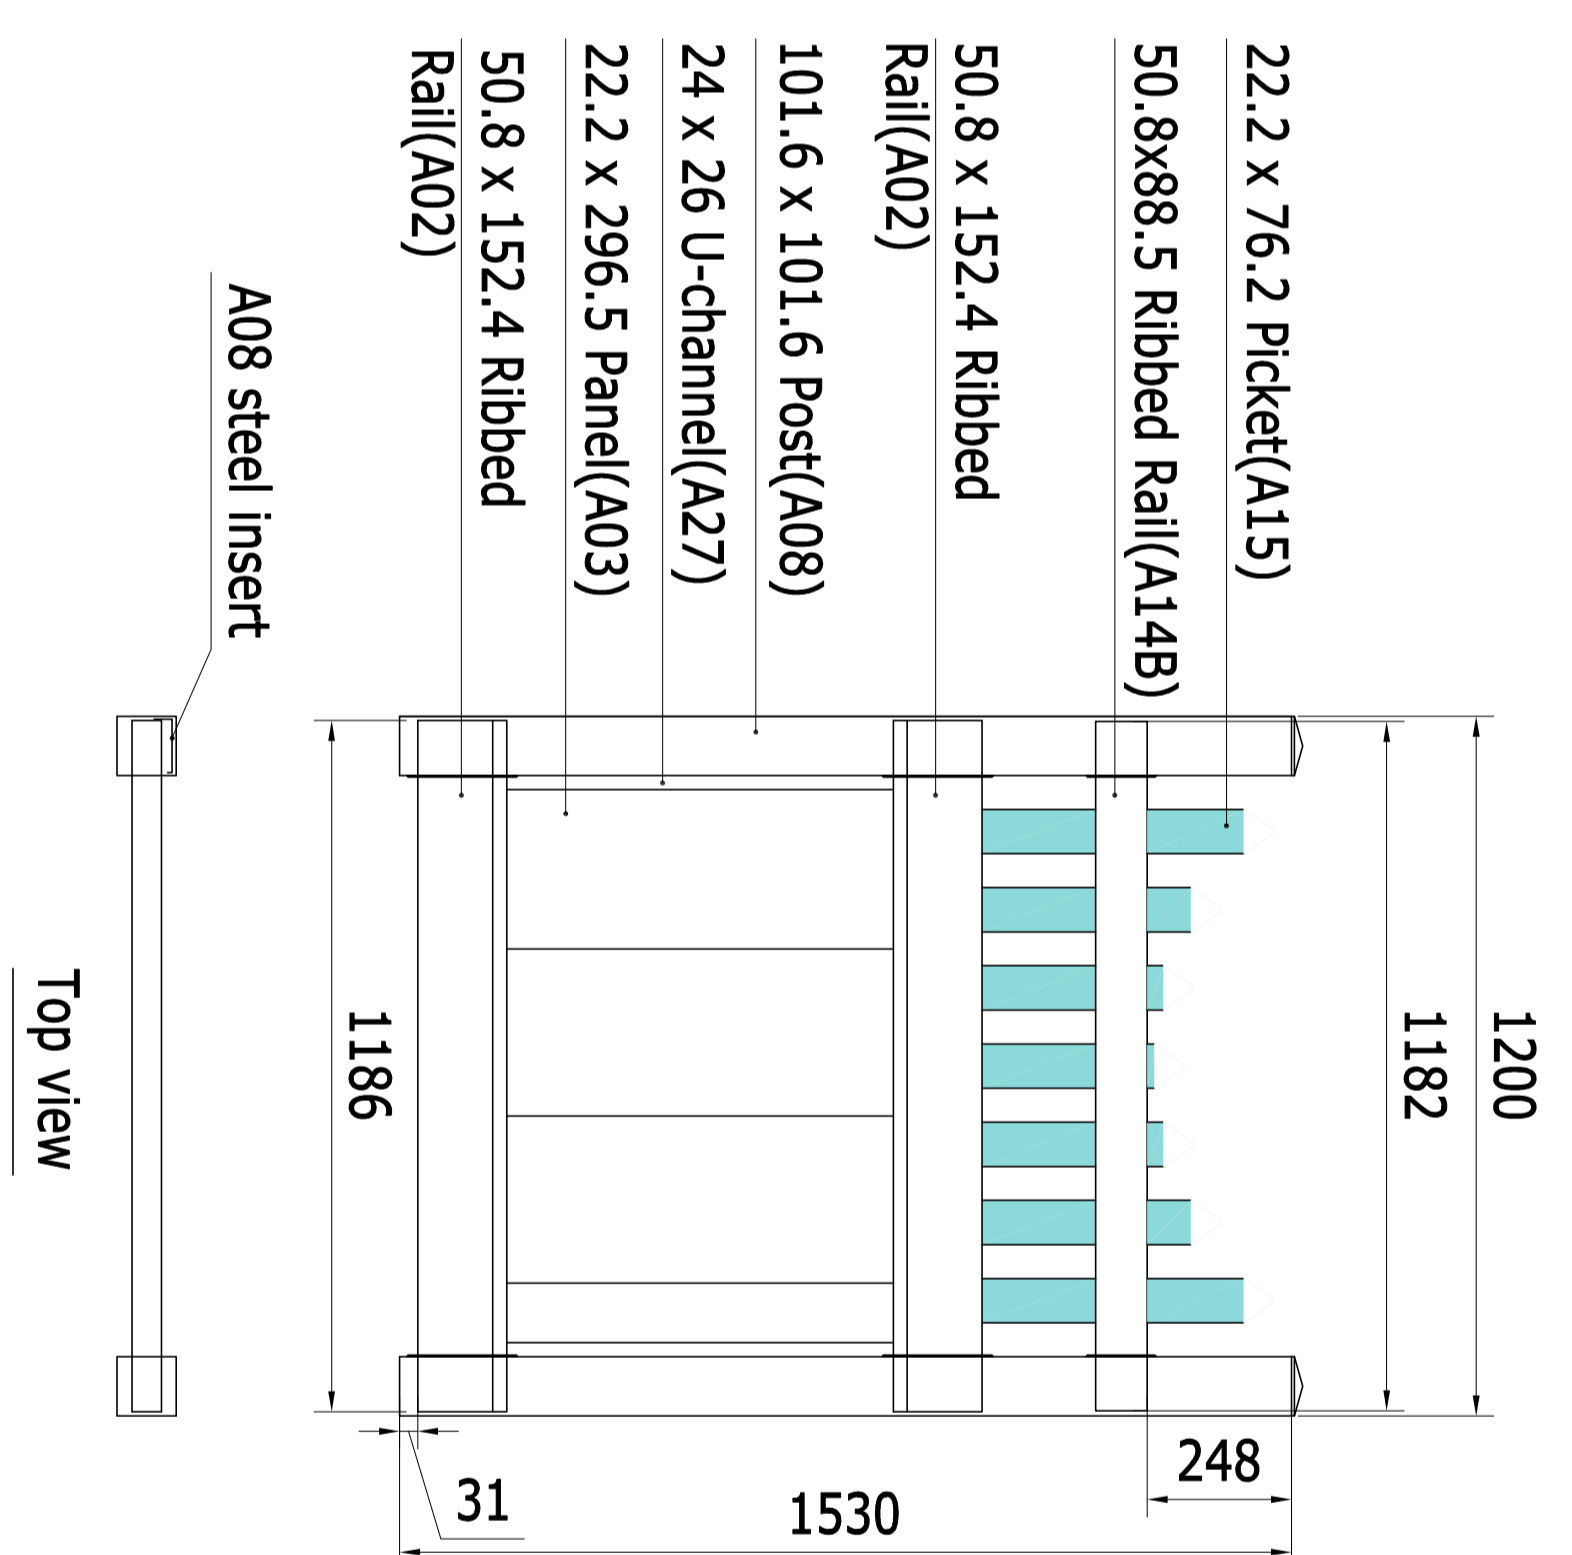

COOLUM (1.5m H x 2.44m W)

- A01 length: 2400 x 1pcs
- A02 length: 2388 x 2pcs
- A02 Alu. length: 2388 x 1pcs
- A14 length: 2388 x 1pcs
- A15 length: 493 x 2pcs, 456 x 2pcs, 425 x 2pcs
399 x 2pcs, 377 x 2pcs, 361 x 2pcs
349 x 2pcs, 342 x 2pcs, 340 x 1pcs
- A03 length: 770 x 8pcs
- A27 length: 690 x 2pcs

COOLUM-0.9mW gate

- A08 length: 1830 x 2pcs
- A08 steel length: 1770 x 1pcs
- A02 length: 886 x 2pcs
- A14 length: 882 x 1pcs
- A03 length: 740 x 2pcs
- A03 length: 740 x 1pcs (width 121)
- A15 length: 493 x 2pcs, 369 x 2pcs, 340 x 1pcs
- A27 length: 626 x 2pcs

COOLUM-1.2mW gate

- A08 length: 1830 x 2pcs
- A08 steel length: 1770 x 1pcs
- A02 length: 1186 x 2pcs
- A14 length: 1182 x 1pcs
- A03 length: 740 x 3pcs
- A03 length: 740 x 1pcs (width 134)
- A15 length: 493 x 2pcs, 402 x 2pcs, 355 x 2pcs, 340 x 1pcs
- A27 length: 626 x 2pcs

COOLUM-1.5mW gate

- A08 length: 1830 x 2pcs
- A08 steel length: 1770 x 1pcs
- A02 length: 1486 x 2pcs
- A02 steel length (40 x 40) : 1486 x 1pcs
- A14 length: 1482 x 1pcs
- A03 length: 740 x 4pcs
- A03 length: 740 x 1pcs (width 148)
- A15 length: 493 x 2pcs, 423 x 2pcs, 376 x 2pcs, 348 x 2pcs, 340 x 1pcs
- A27 length: 626 x 2pcs