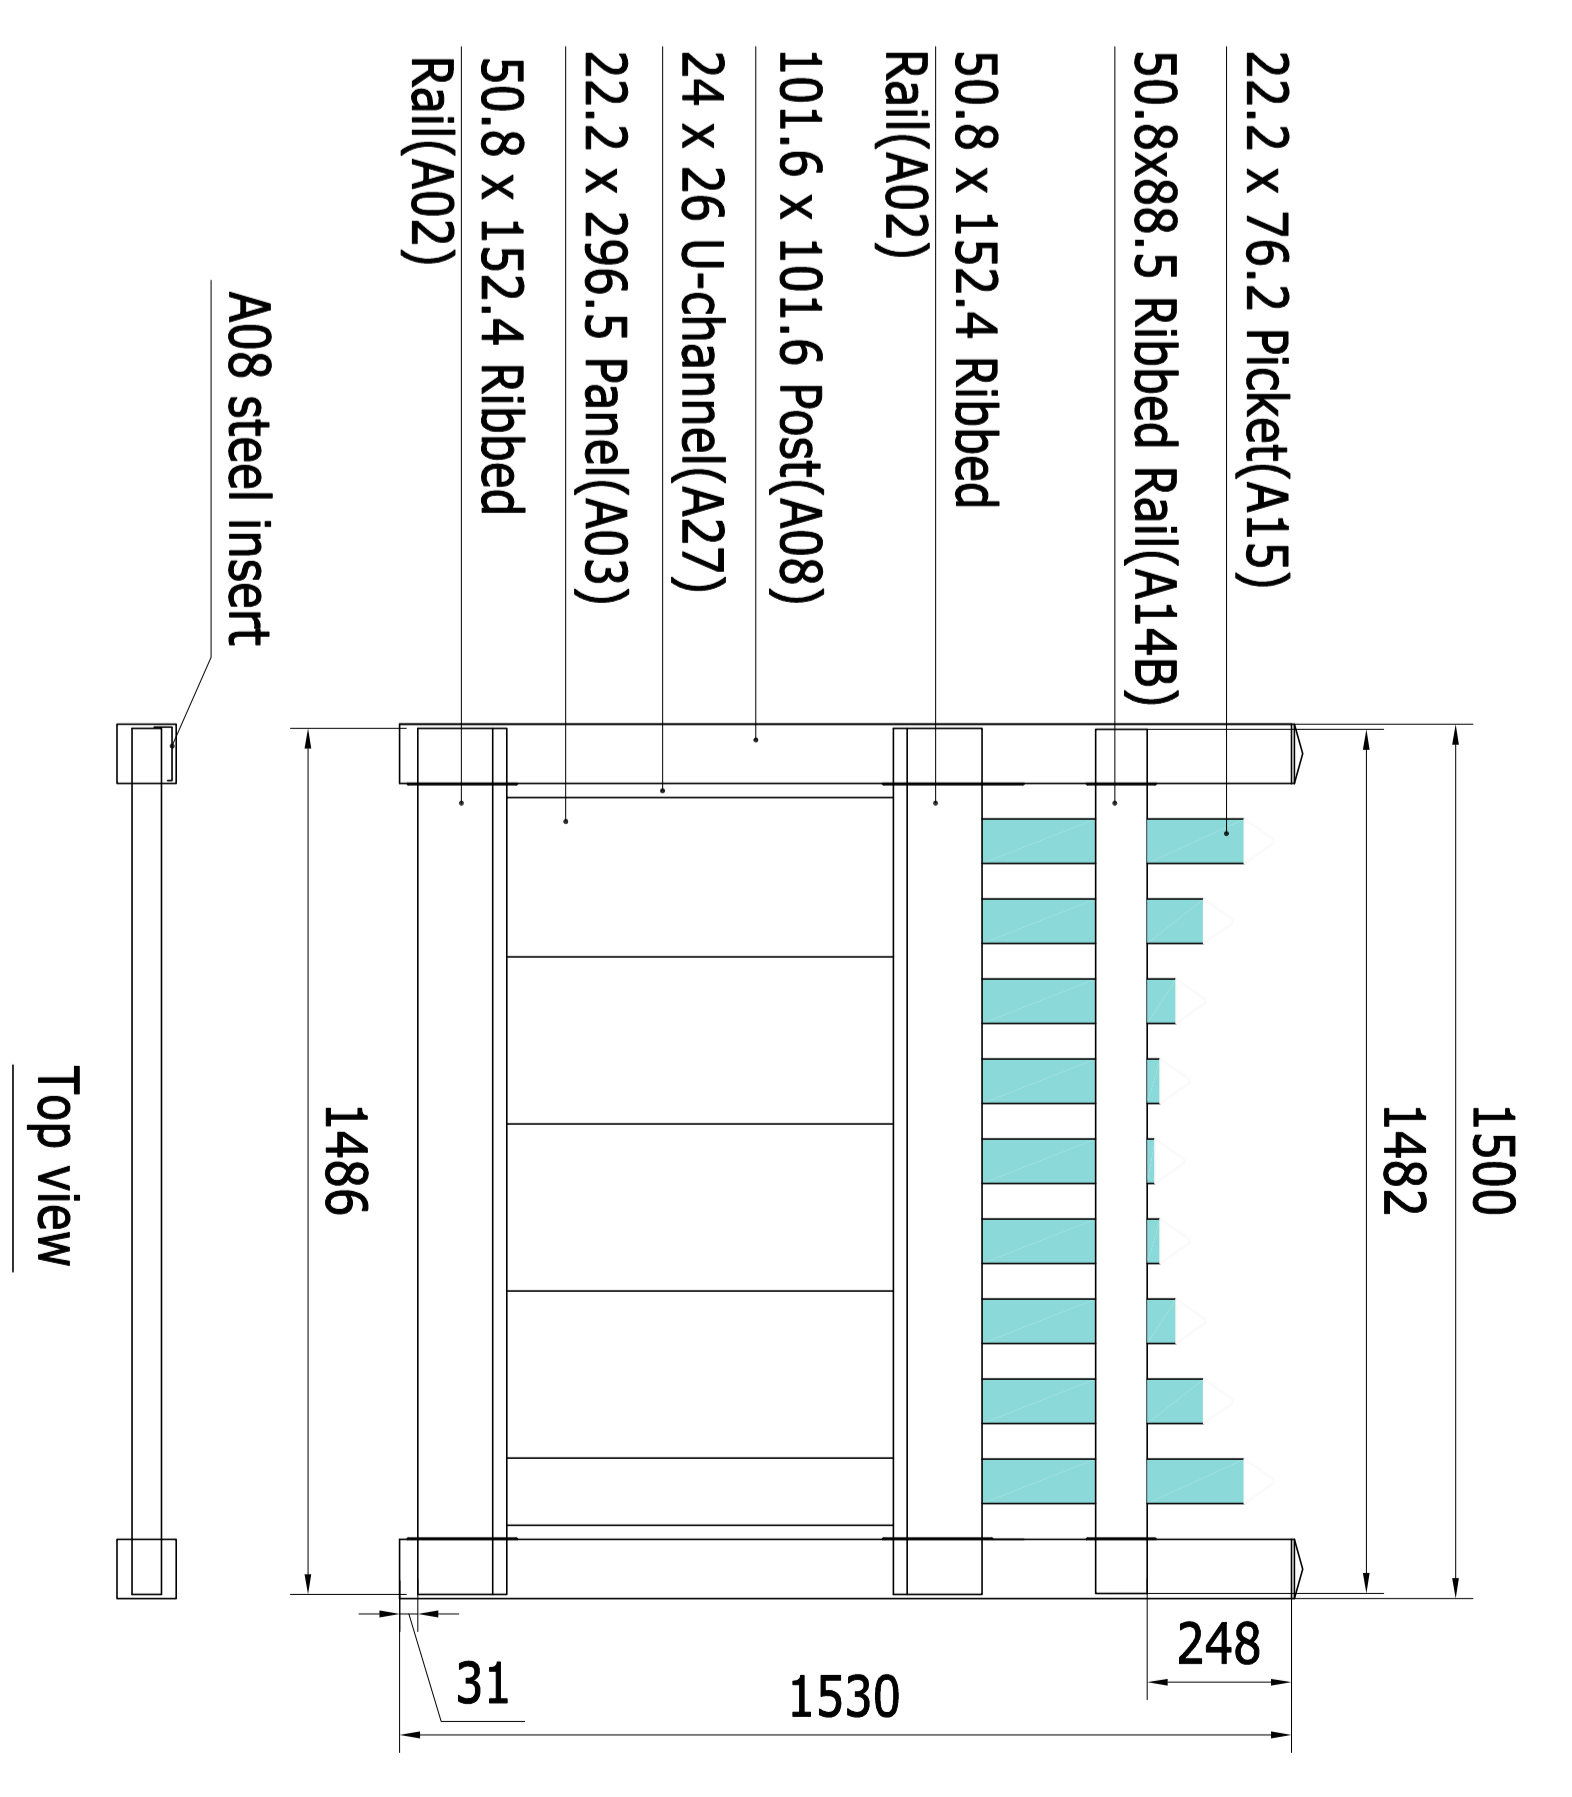

COOLUM (1.5m H x 2.44m W)

- A01 length: 2400 x 1pcs
- A02 length: 2388 x 2pcs
- A02 Alu. length: 2388 x 1pcs
- A14 length: 2388 x 1pcs
- A15 length: 493 x 2pcs, 456 x 2pcs, 425 x 2pcs
399 x 2pcs, 377 x 2pcs, 361 x 2pcs
349 x 2pcs, 342 x 2pcs, 340 x 1pcs
- A03 length: 770 x 8pcs
- A27 length: 690 x 2pcs

COOLUM-0.9mW gate

- A08 length: 1830 x 2pcs
- A08 steel length: 1770 x 1pcs
- A02 length: 886 x 2pcs
- A14 length: 882 x 1pcs
- A03 length: 740 x 2pcs
- A03 length: 740 x 1pcs (width 121)
- A15 length: 493 x 2pcs, 369 x 2pcs, 340 x 1pcs
- A27 length: 626 x 2pcs

COOLUM-1.2mW gate

- A08 length: 1830 x 2pcs
- A08 steel length: 1770 x 1pcs
- A02 length: 1186 x 2pcs
- A14 length: 1182 x 1pcs
- A03 length: 740 x 3pcs
- A03 length: 740 x 1pcs (width 134)
- A15 length: 493 x 2pcs, 402 x 2pcs, 355 x 2pcs, 340 x 1pcs
- A27 length: 626 x 2pcs

COOLUM-1.5mW gate

- A08 length: 1830 x 2pcs
- A08 steel length: 1770 x 1pcs
- A02 length: 1486 x 2pcs
- A02 steel length (40 x 40) : 1486 x 1pcs
- A14 length: 1482 x 1pcs
- A03 length: 740 x 4pcs
- A03 length: 740 x 1pcs (width 148)
- A15 length: 493 x 2pcs, 423 x 2pcs, 376 x 2pcs, 348 x 2pcs, 340 x 1pcs
- A27 length: 626 x 2pcs