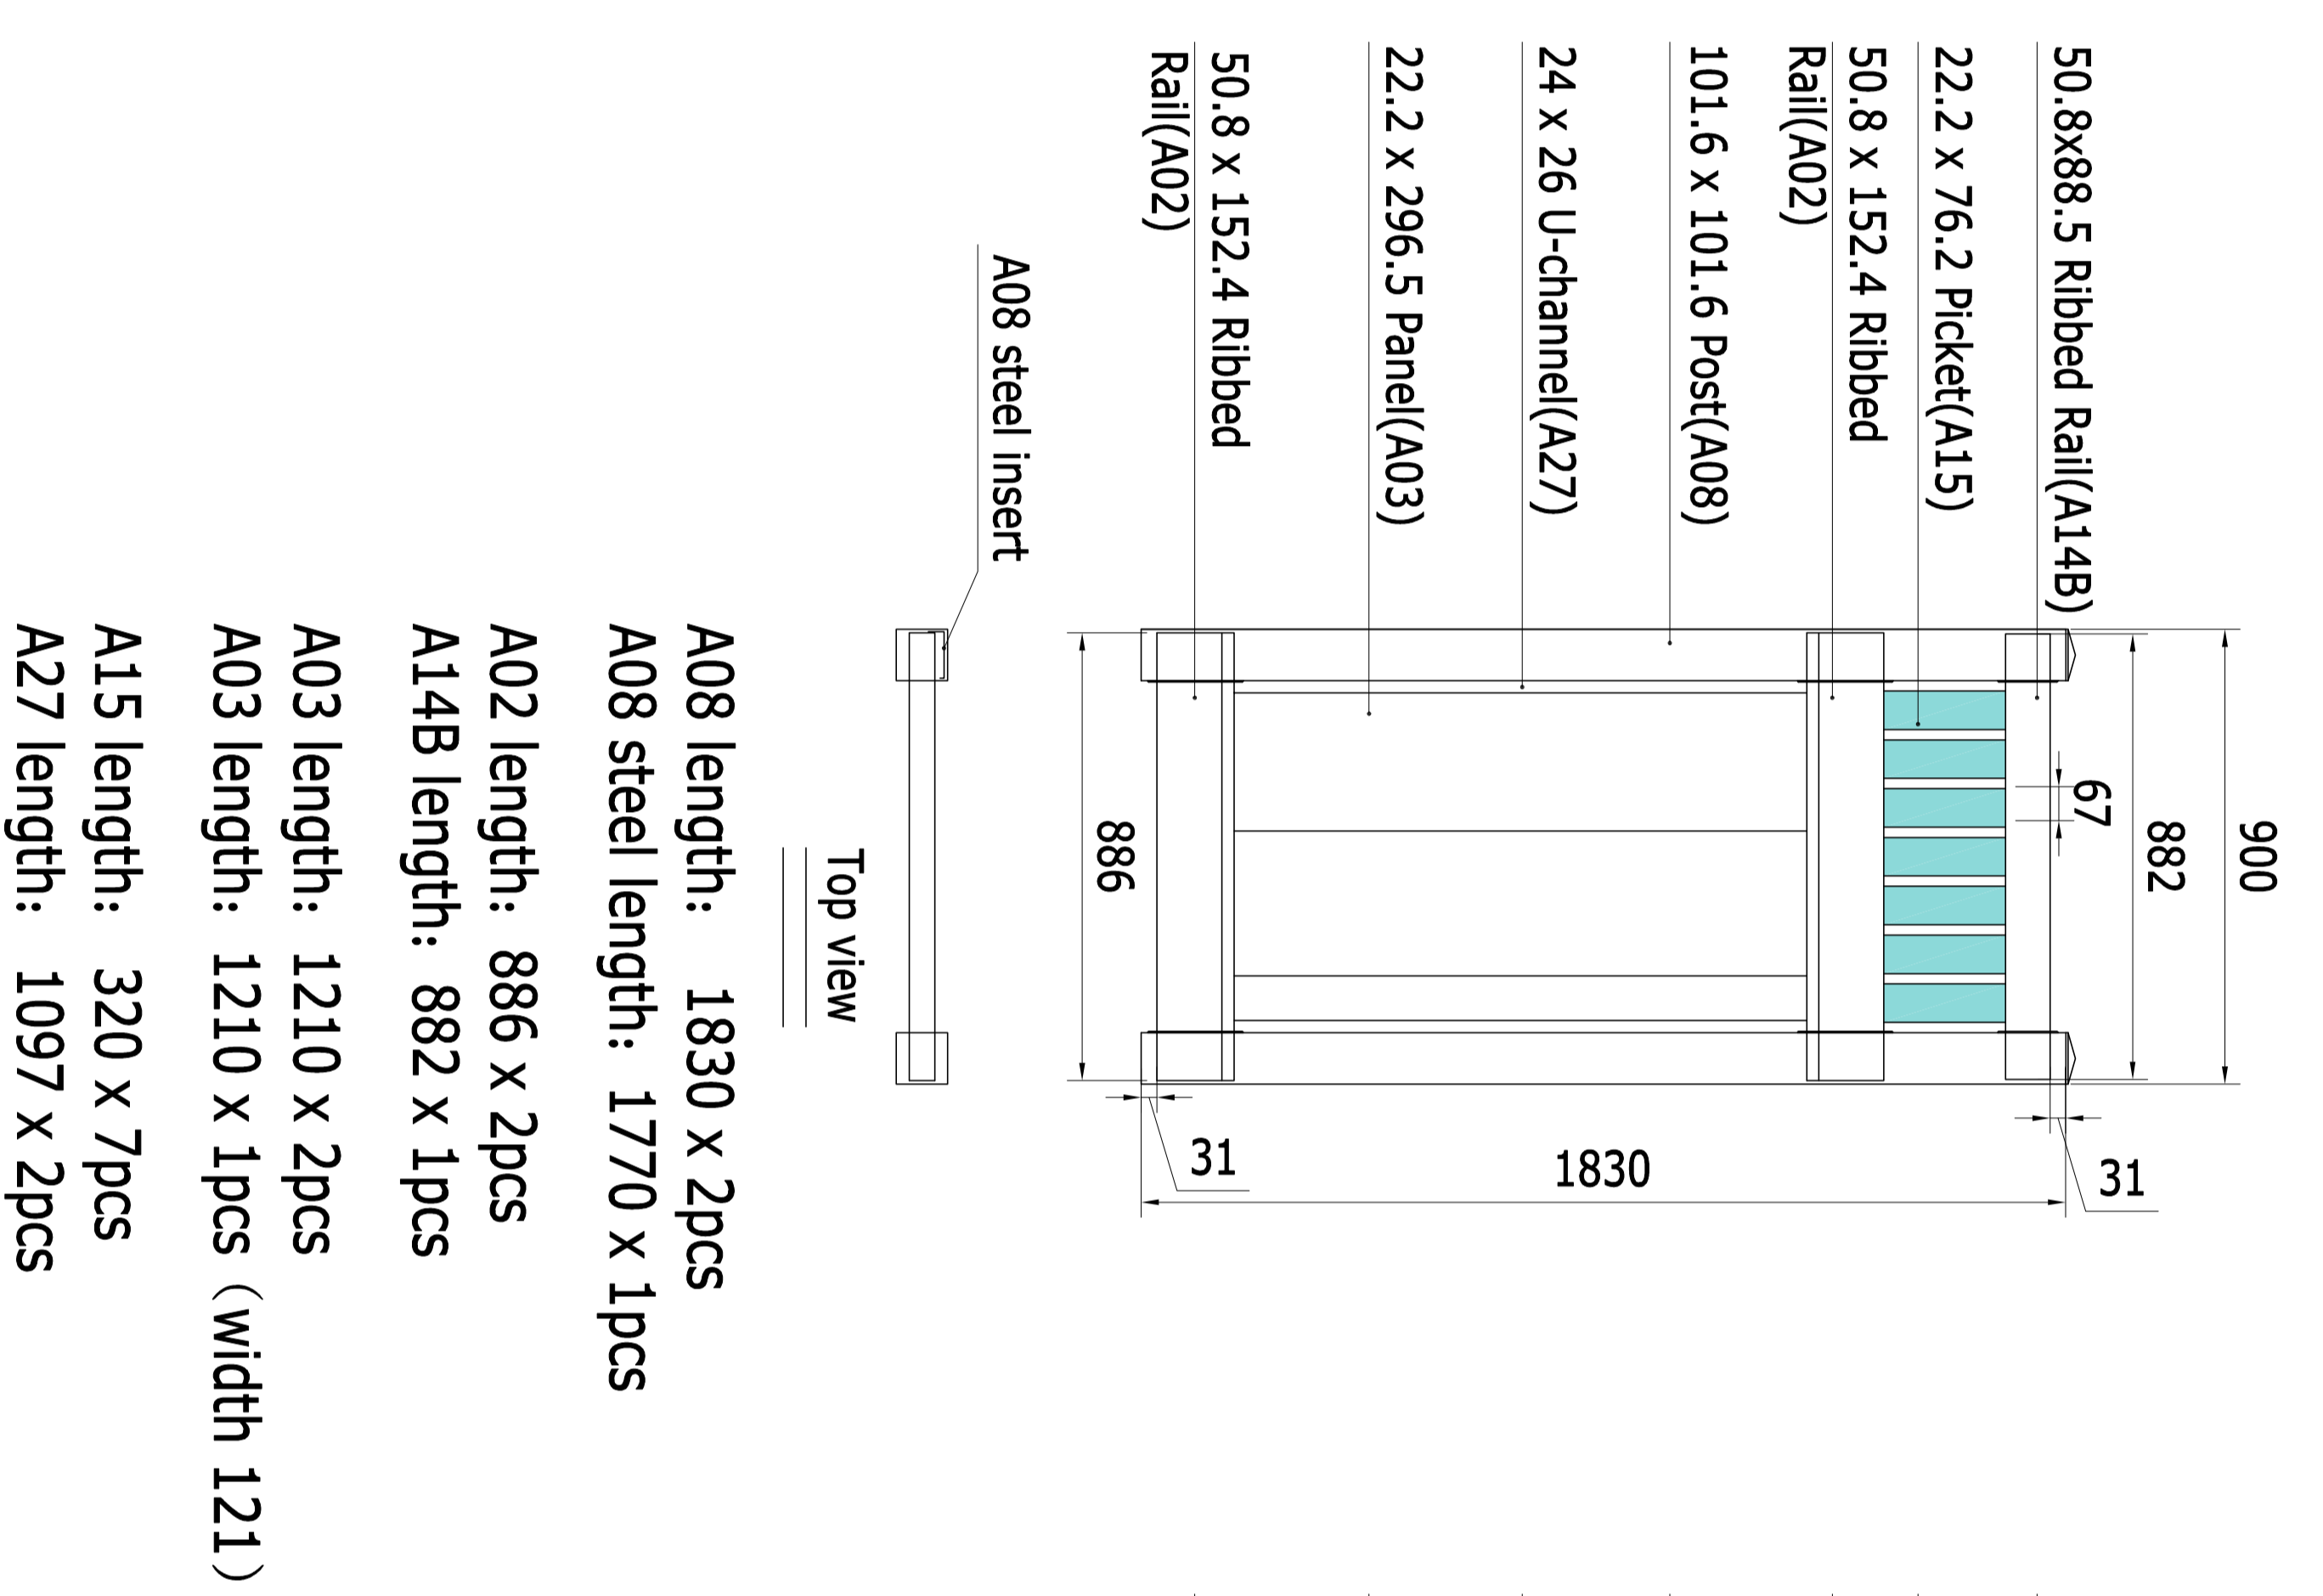

CONDAMINE (1.8m H x 2.44m W)

CONDAMINE-0.9mw gate

CONDAMINE-1.2mw gate

CONDAMINE-1.5mw gate