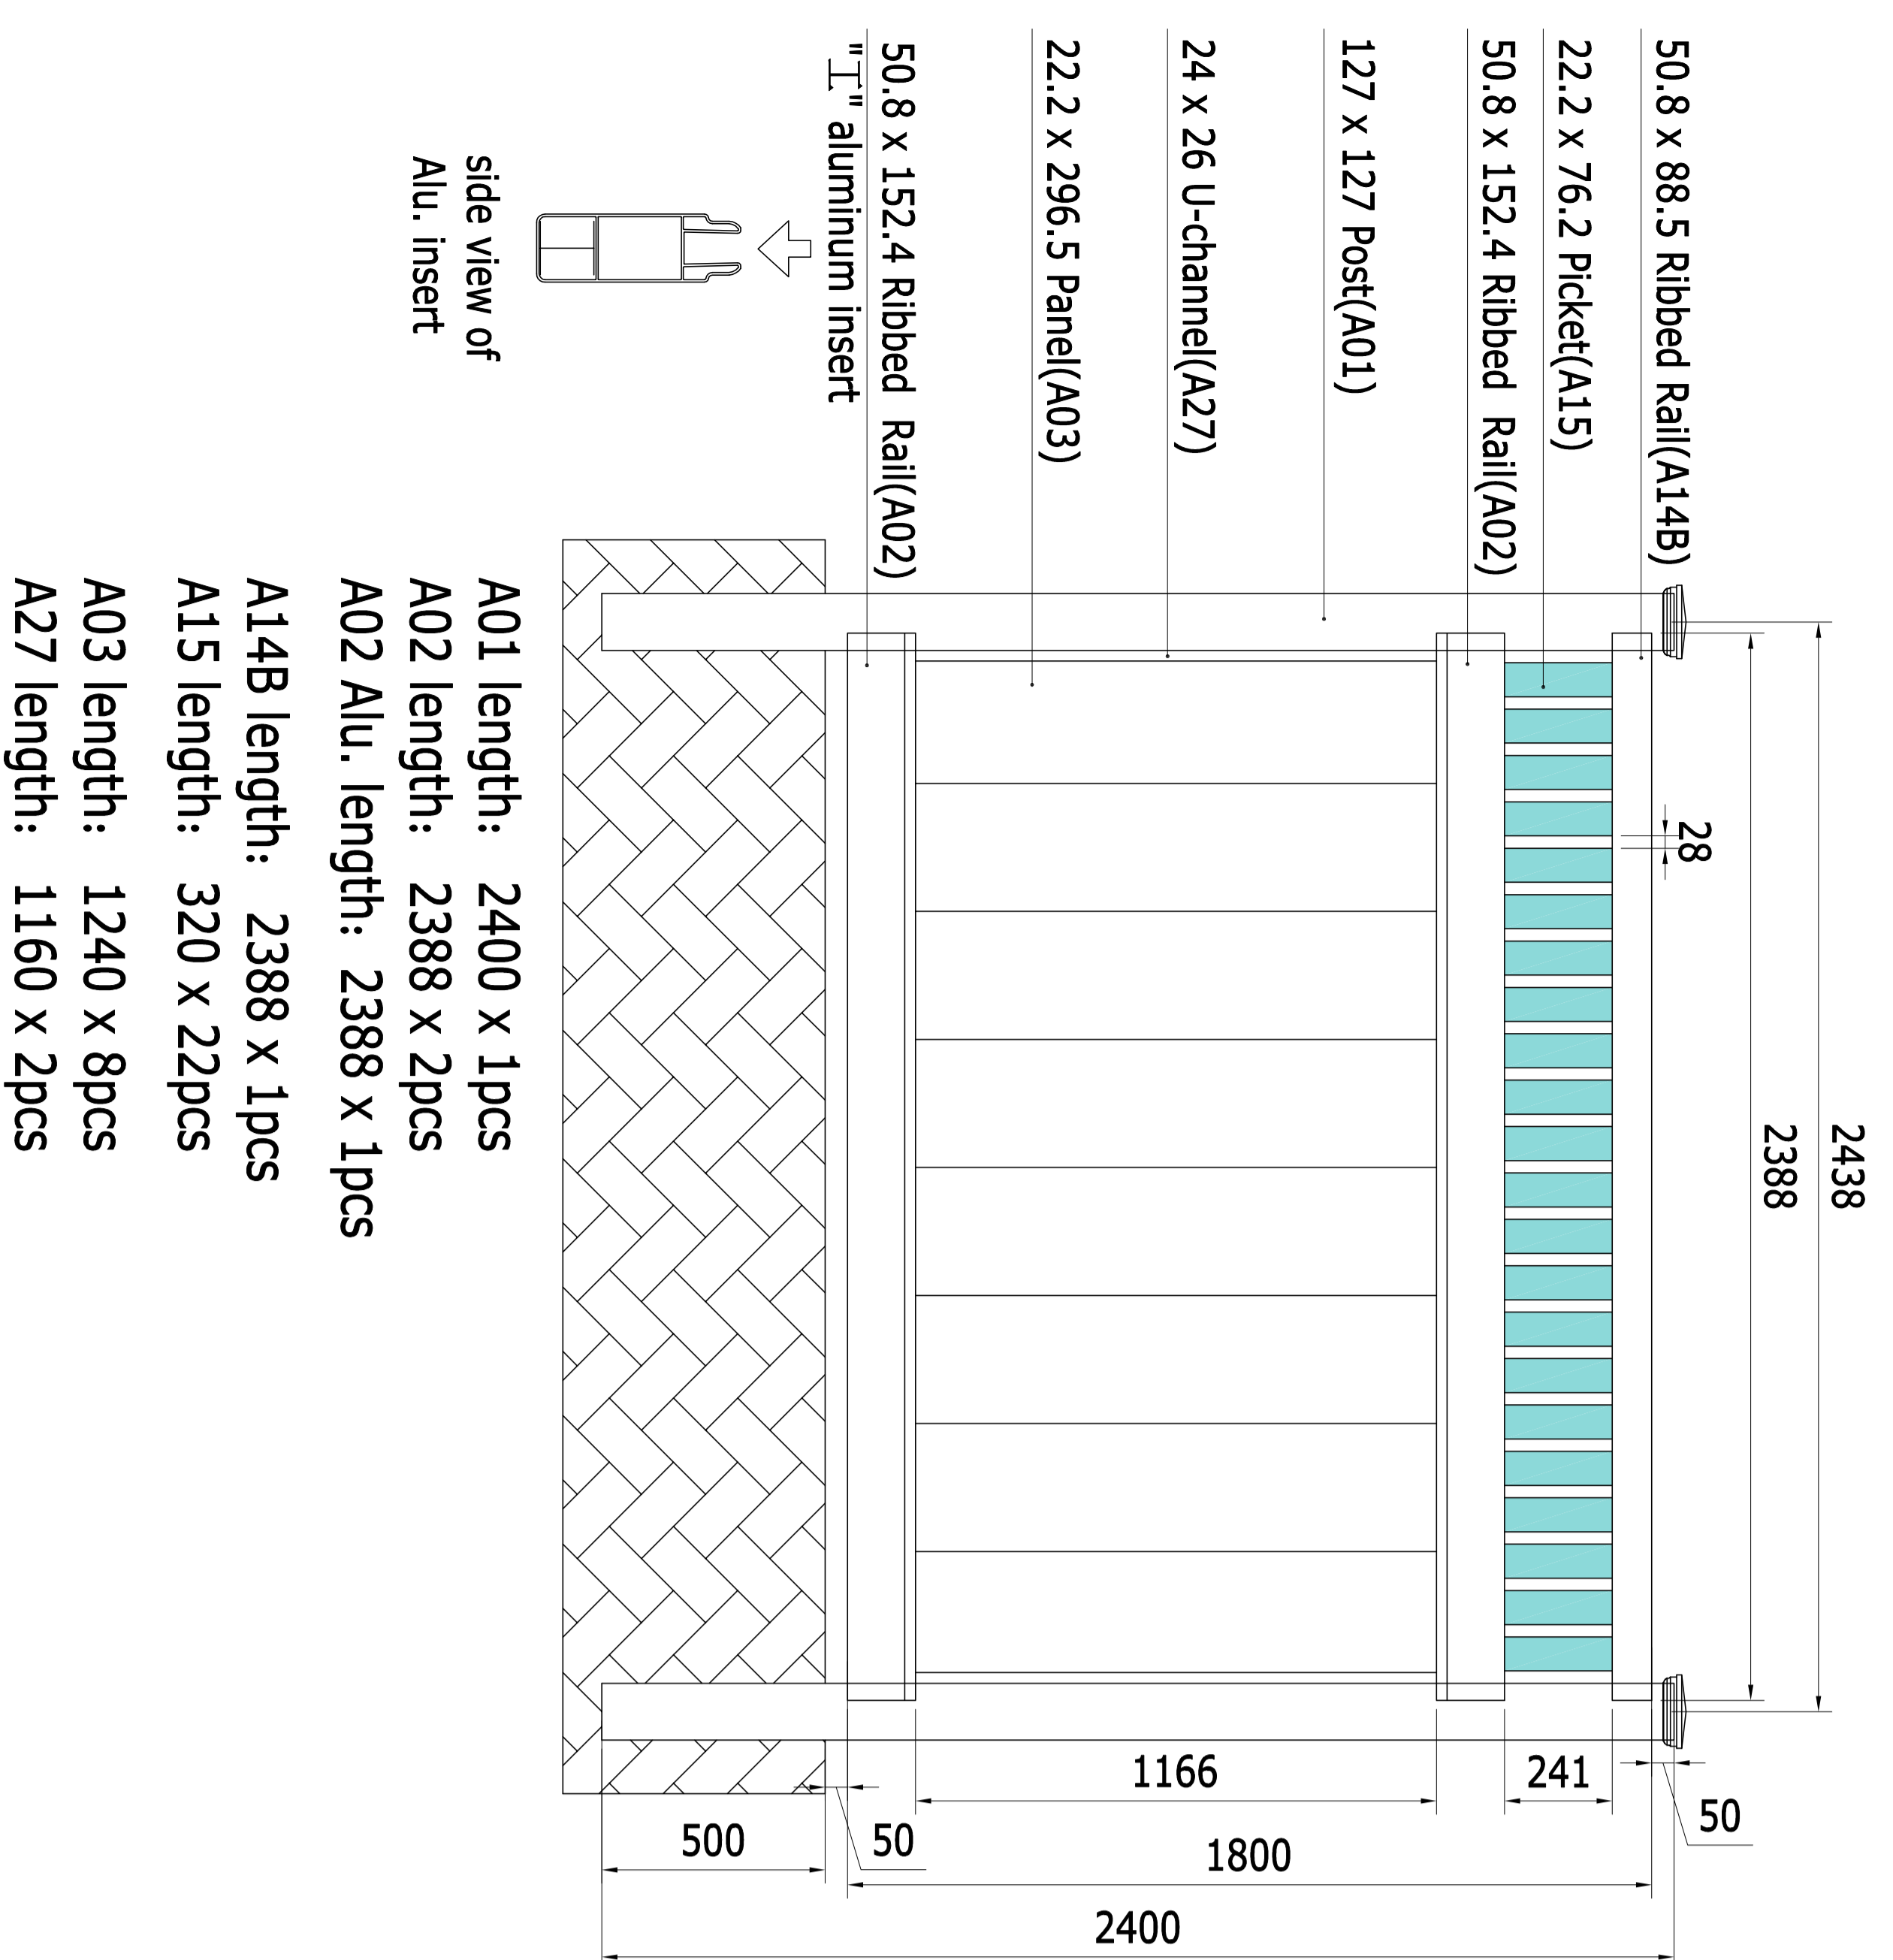

CONDAMINE (1.8m H x 2.44m W)

CONDAMINE-0.9mw gate

CONDAMINE-1.2mw gate

CONDAMINE-1.5mw gate