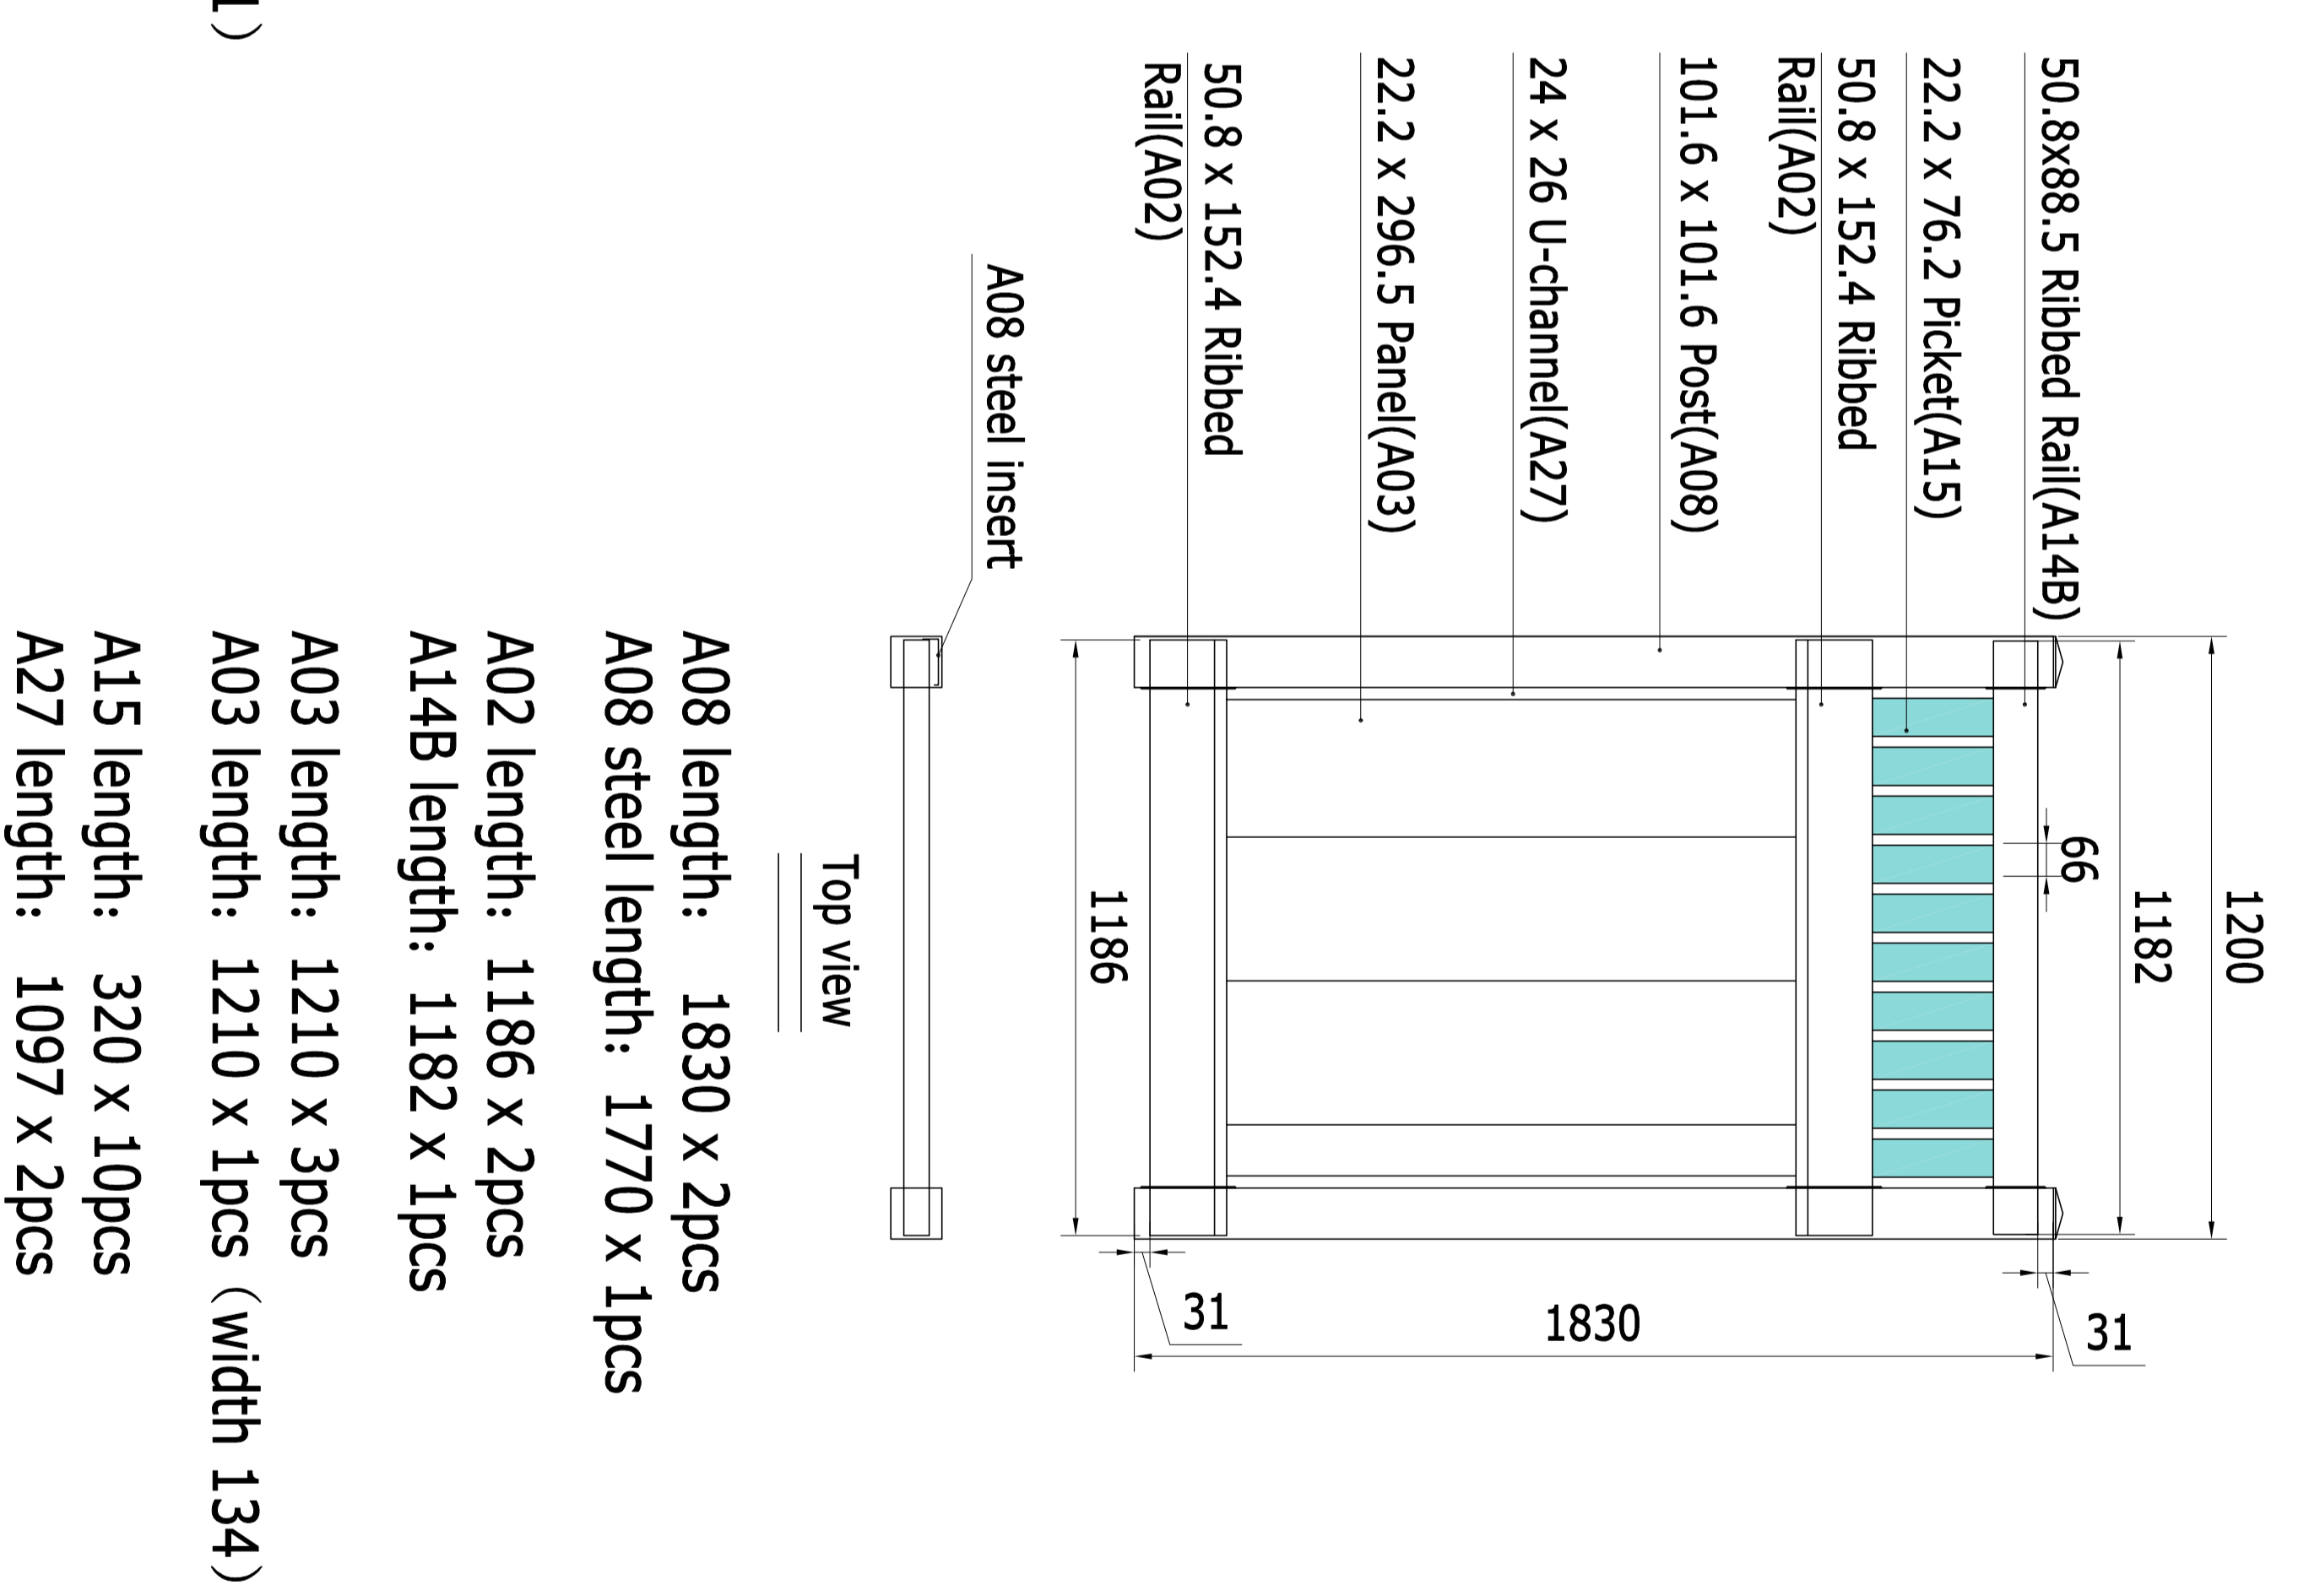

CONDAMINE (1.8m H x 2.44m W)

CONDAMINE-0.9mw gate

CONDAMINE-1.2mw gate

CONDAMINE-1.5mw gate